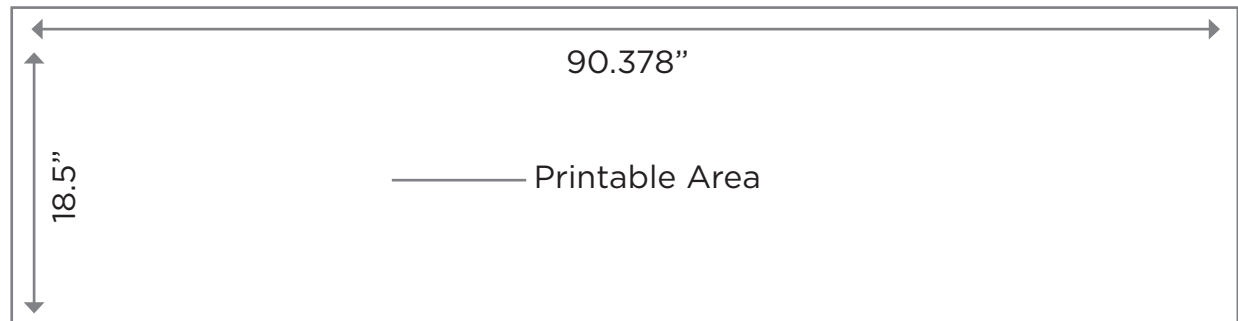

Front and Back