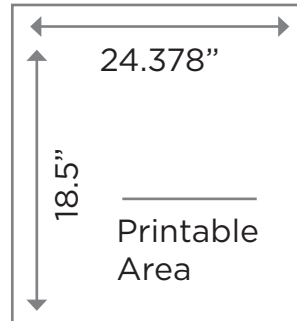

DESIGN SPECIFICATIONS

- Acceptable file formats are Adobe Illustrator (.ai), Encapsulated Postscript (.eps), Adobe Photoshop (.psd or .psb) and Adobe Acrobat (.pdf)
- Convert all text to outlines or supply fonts used
- Include any linked files with submissions or embed images
- Ensure that all graphic elements are no less than 150 DPI at full scale
- Please add 1/4" bleed to all artwork

Sides