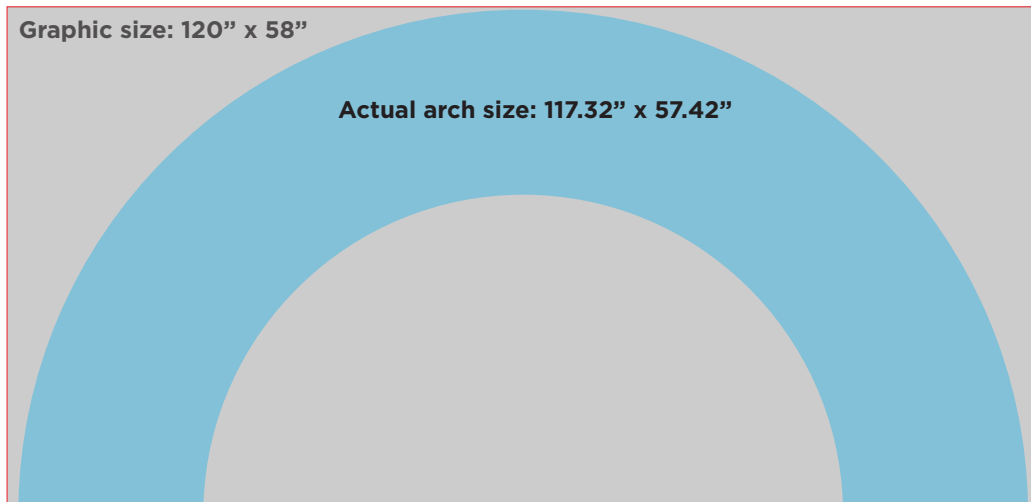

DESIGN SPECIFICATIONS

- Acceptable file formats are Adobe Illustrator (.ai), Encapsulated Postscript (.eps), Adobe Photoshop (.psd or .psb) and Adobe Acrobat (.pdf)
- Convert all text to outlines or supply fonts used
- Include any linked files with submissions or embed images
- Ensure that all graphic elements are no less than 150 DPI at full scale
- Please add 1/4" bleed to all artwork

———— Printable Area