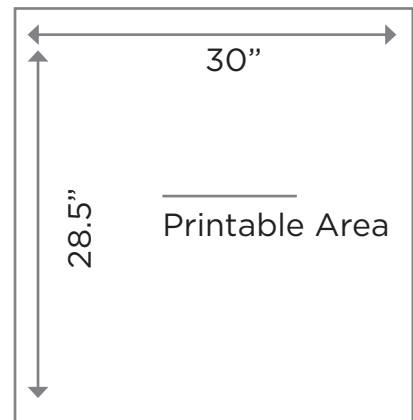

INFINITY CANDY CART

Product Code: 13331

Dimensions: 4' Tall x 6' Wide x 30" Deep

Printable Areas

Front/Back: 28.5" Tall x 72.125" Wide

Sides: 28.5" Tall x 30" Wide

DESIGN SPECIFICATIONS

- Acceptable file formats are Adobe Illustrator (.ai), Encapsulated Postscript (.eps), Adobe Photoshop (.psd or .psb) and Adobe Acrobat (.pdf)
- Convert all text to outlines or supply fonts used
- Include any linked files with submissions or embed images
- Ensure that all graphic elements are no less than 150 DPI at full scale
- Please add 1/4" bleed to all artwork

Sides

Print-ready graphics are due 7 business days prior to the event date. Sooner is better!
If files provided are not print ready or if modifications need to be made to design or content,
Shag can help for a graphic design fee.

For questions, please contact your salesperson at: [214.742.5252](tel:214.742.5252)