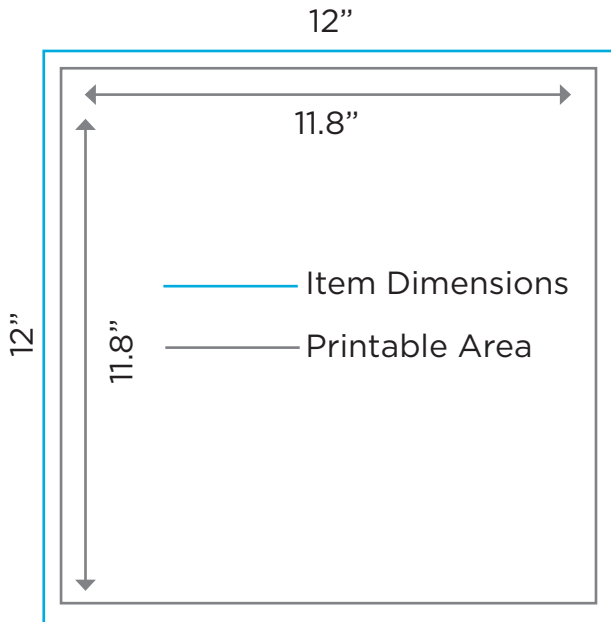

PROP RENTALS

12" CLEAR CUBE RISER

Product Code: 13294

Dimensions: 12" Tall x 12" Wide x 12" Deep

Printable Areas:

Top: 11.8" Wide x 11.8" Deep

Sides: 11.8" Tall x 11.8" Wide

Top

Sides

DESIGN SPECIFICATIONS

- Acceptable file formats are Adobe Illustrator (.ai), Encapsulated Postscript (.eps), Adobe Photoshop (.psd or .psb) and Adobe Acrobat (.pdf)
- Convert all text to outlines or supply fonts used
- Include any linked files with submissions or embed images
- Ensure that all graphic elements are no less than 150 DPI at full scale
- Please add 1/4" bleed to all artwork