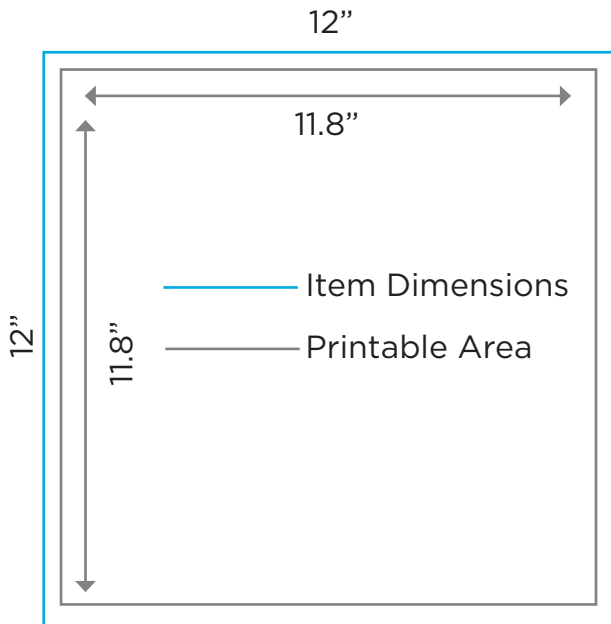

PROP RENTALS

12" CLEAR CUBE RISER

Product Code: 13294

Dimensions: 12" Tall x 12" Wide x 12" Deep

Printable Areas:

Top: 11.8" Wide x 11.8" Deep

Sides: 11.8" Tall x 11.8" Wide

Top

Sides

DESIGN SPECIFICATIONS

- Acceptable file formats are Adobe Illustrator (.ai), Encapsulated Postscript (.eps), Adobe Photoshop (.psd or .psb) and Adobe Acrobat (.pdf)
- Convert all text to outlines or supply fonts used
- Include any linked files with submissions or embed images
- Ensure that all graphic elements are no less than 150 DPI at full scale
- Please add 1/4" bleed to all artwork