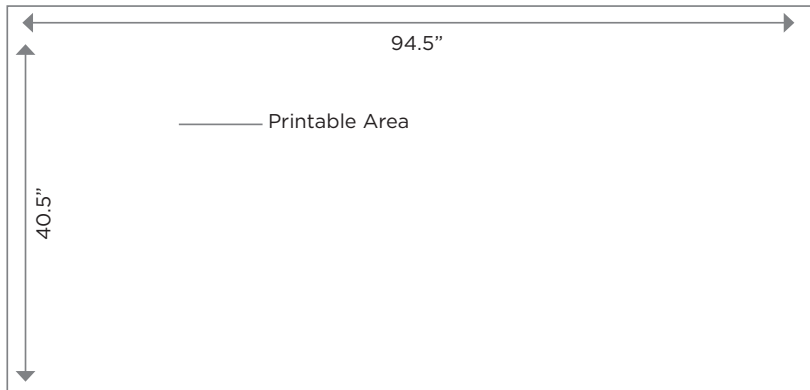

PROP RENTALS

Top of Table

MODERN DINING TABLE

Product Code: 13268

Dimensions: 30" Tall x 8' Wide x 40" Deep

Printable Areas:

Top of Table: 94.5" x 40.5"

Front of Base: 27.5" x 75.5"

Side of Base: 27.5" x 21.5"

Top of Table

Front of Base

Side of Base

DESIGN SPECIFICATIONS

- Acceptable file formats are Adobe Illustrator (.ai), Encapsulated Postscript (.eps), Adobe Photoshop (.psd or .psb) and Adobe Acrobat (.pdf)
- Convert all text to outlines or supply fonts used
- Include any linked files with submissions or embed images
- Ensure that all graphic elements are no less than 150 DPI at full scale
- Please add 1/4" bleed to all artwork