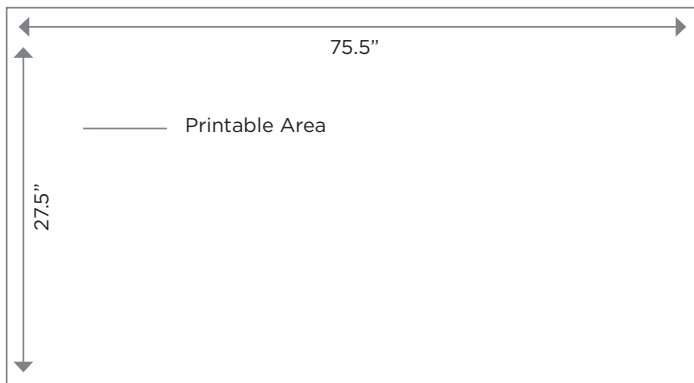

PROP RENTALS

Top of Table

MODERN DINING TABLE

Product Code: 13268

Dimensions: 30" Tall x 8' Wide x 40" Deep

Printable Areas:

Top of Table: 94.5" x 40.5"

Front of Base: 27.5" x 75.5"

Side of Base: 27.5" x 21.5"

Top of Table

Front of Base

Side of Base

DESIGN SPECIFICATIONS

- Acceptable file formats are Adobe Illustrator (.ai), Encapsulated Postscript (.eps), Adobe Photoshop (.psd or .psb) and Adobe Acrobat (.pdf)
- Convert all text to outlines or supply fonts used
- Include any linked files with submissions or embed images
- Ensure that all graphic elements are no less than 150 DPI at full scale
- Please add 1/4" bleed to all artwork