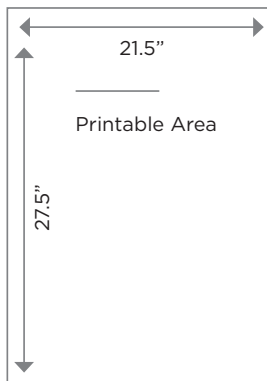

PROP RENTALS

Top of Table

MODERN DINING TABLE

Product Code: 13268

Dimensions: 30" Tall x 8' Wide x 40" Deep

Printable Areas:

Top of Table: 94.5" x 40.5"

Front of Base: 27.5" x 75.5"

Side of Base: 27.5" x 21.5"

Top of Table

Front of Base

Side of Base

DESIGN SPECIFICATIONS

- Acceptable file formats are Adobe Illustrator (.ai), Encapsulated Postscript (.eps), Adobe Photoshop (.psd or .psb) and Adobe Acrobat (.pdf)
- Convert all text to outlines or supply fonts used
- Include any linked files with submissions or embed images
- Ensure that all graphic elements are no less than 150 DPI at full scale
- Please add 1/4" bleed to all artwork