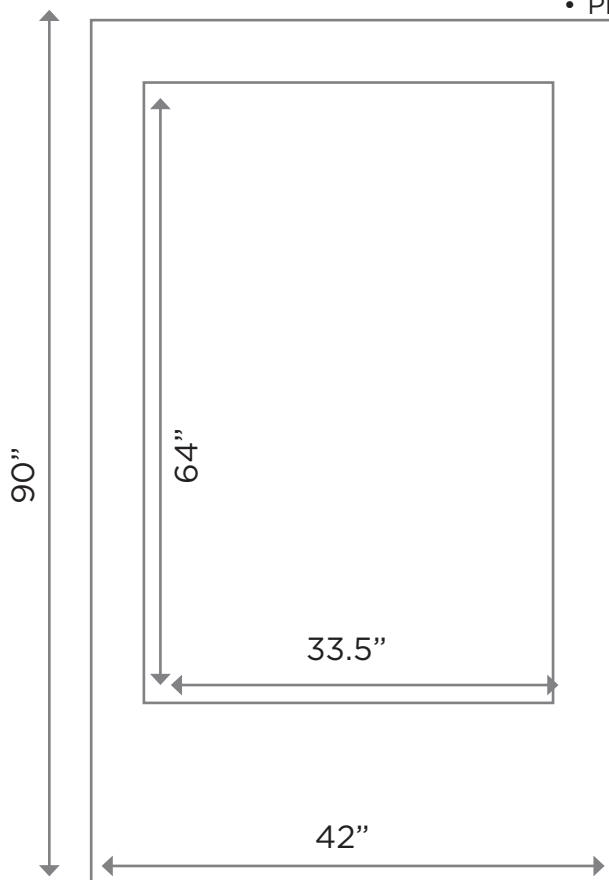

BARBIE BOX

Product Code: 13251

Dimensions: 7'6" Tall x 3'6" Wide 3" Deep

Brandable area, outside of box: 90" Tall x 42" Wide

Cut out area: 64" Tall x 33.5" Wide

DESIGN SPECIFICATIONS

- Acceptable file formats are Adobe Illustrator (.ai), Encapsulated Postscript (.eps), Adobe Photoshop (.psd or .psb) and Adobe Acrobat (.pdf)
- Convert all text to outlines or supply fonts used
- Include any linked files with submissions or embed images
- Ensure that all graphic elements are no less than 150 DPI at full scale
- Please add 1/4" bleed to all artwork