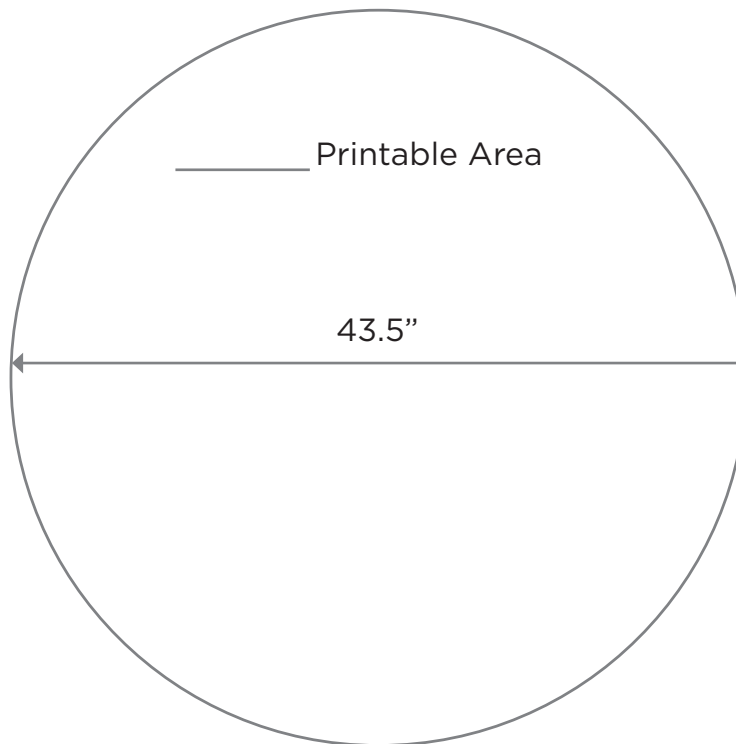

DESIGN SPECIFICATIONS

- Acceptable file formats are Adobe Illustrator (.ai), Encapsulated Postscript (.eps), Adobe Photoshop (.psd or .psb) and Adobe Acrobat (.pdf)
- Convert all text to outlines or supply fonts used
- Include any linked files with submissions or embed images
- Ensure that all graphic elements are no less than 150 DPI at full scale
- Please add 1/4" bleed to all artwork