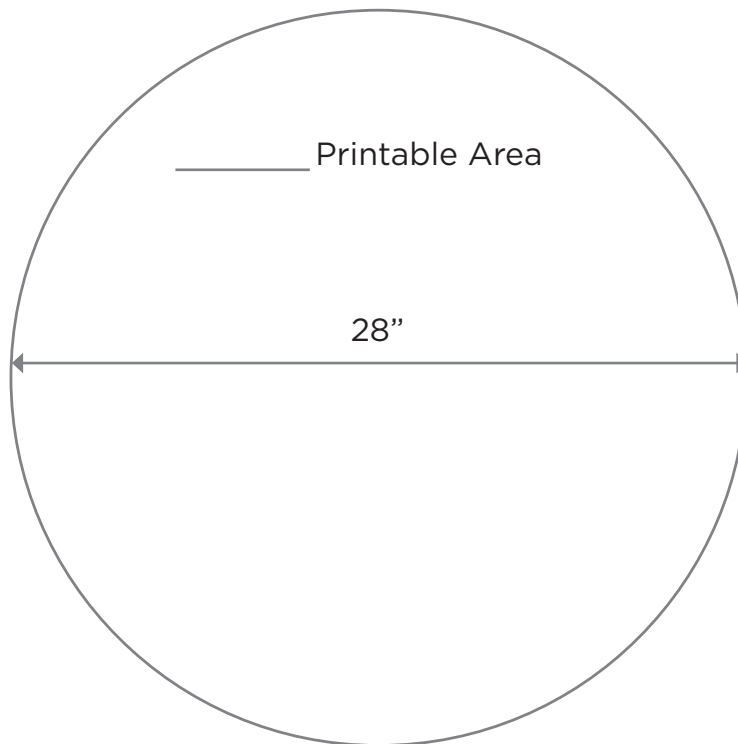

GOLD TRAY MIRRORED COFFEE TABLE

Product Code: 13243

Dimensions: 19" Tall x 28.25" Wide x 28.25" Deep

Printable Area: 28" Wide x 28" Deep

DESIGN SPECIFICATIONS

- Acceptable file formats are Adobe Illustrator (.ai), Encapsulated Postscript (.eps), Adobe Photoshop (.psd or .psb) and Adobe Acrobat (.pdf)
- Convert all text to outlines or supply fonts used
- Include any linked files with submissions or embed images
- Ensure that all graphic elements are no less than 150 DPI at full scale
- Please add 1/4" bleed to all artwork