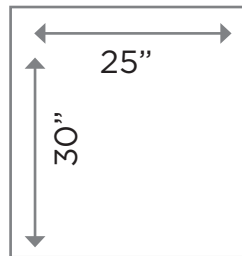

GLOW ENTRANCE

Product Code: 13199

Dimensions: 10'6" Tall x 12' Wide x 25" Deep

Printable Area:

Top: 30" Tall x 144" Wide

Columns: 96" Tall x 30" Wide

Side of Top

DESIGN SPECIFICATIONS