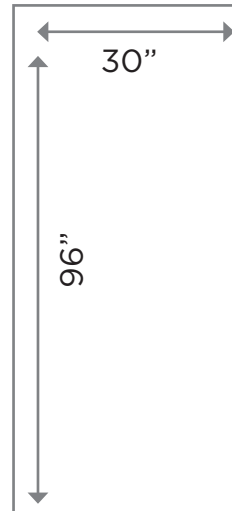

DESIGN SPECIFICATIONS

- Acceptable file formats are Adobe Illustrator (.ai), Encapsulated Postscript (.eps), Adobe Photoshop (.psd or .psb) and Adobe Acrobat (.pdf)
- Convert all text to outlines or supply fonts used
- Include any linked files with submissions or embed images
- Ensure that all graphic elements are no less than 150 DPI at full scale
- Please add 1/4" bleed to all artwork

Columns

Printable Area