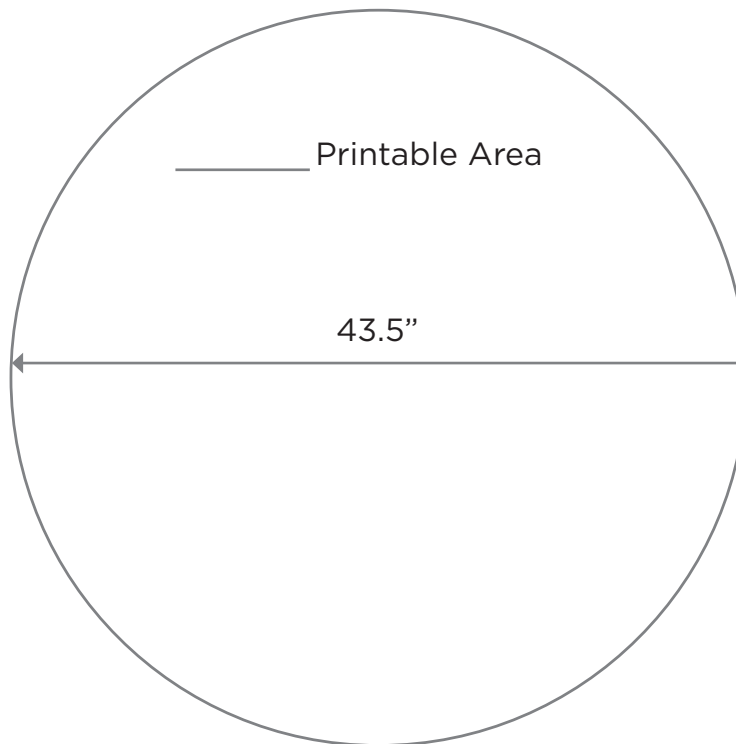

SILVER AND WHITE BISTRO TABLE

Product Code: 13131

Dimensions: 30" Tall x 43.5" Wide x 43.5" Deep

Printable Area: 43.5" Wide x 43.5" Deep

DESIGN SPECIFICATIONS

- Acceptable file formats are Adobe Illustrator (.ai), Encapsulated Postscript (.eps), Adobe Photoshop (.psd or .psb) and Adobe Acrobat (.pdf)
- Convert all text to outlines or supply fonts used
- Include any linked files with submissions or embed images
- Ensure that all graphic elements are no less than 150 DPI at full scale
- Please add 1/4" bleed to all artwork