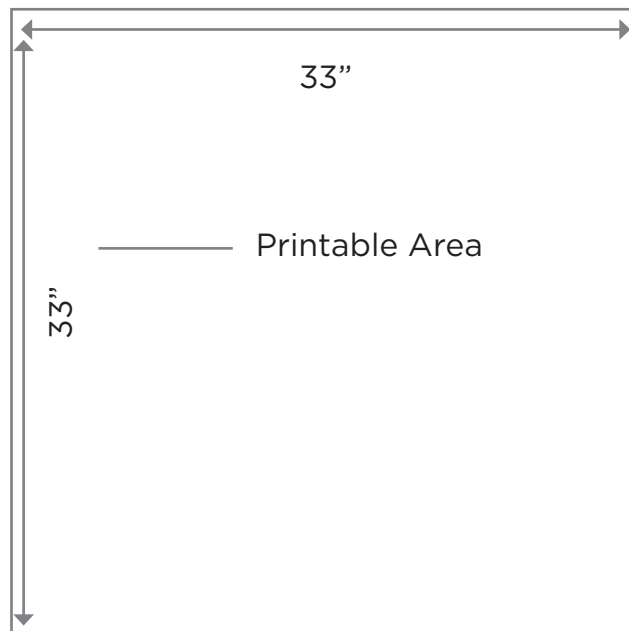

ANTIQUE BLACK BISTRO DINING TABLE

Product Code: 12955

Dimensions: 30" Tall x 32" Wide x 32" Deep

Printable Area: 33" Wide x 33" Deep

Need additional 1" for bleed.

DESIGN SPECIFICATIONS

- Acceptable file formats are Adobe Illustrator (.ai), Encapsulated Postscript (.eps), Adobe Photoshop (.psd or .psb) and Adobe Acrobat (.pdf)
- Convert all text to outlines or supply fonts used
- Include any linked files with submissions or embed images
- Ensure that all graphic elements are no less than 150 DPI at full scale
- Please add 1/4" bleed to all artwork