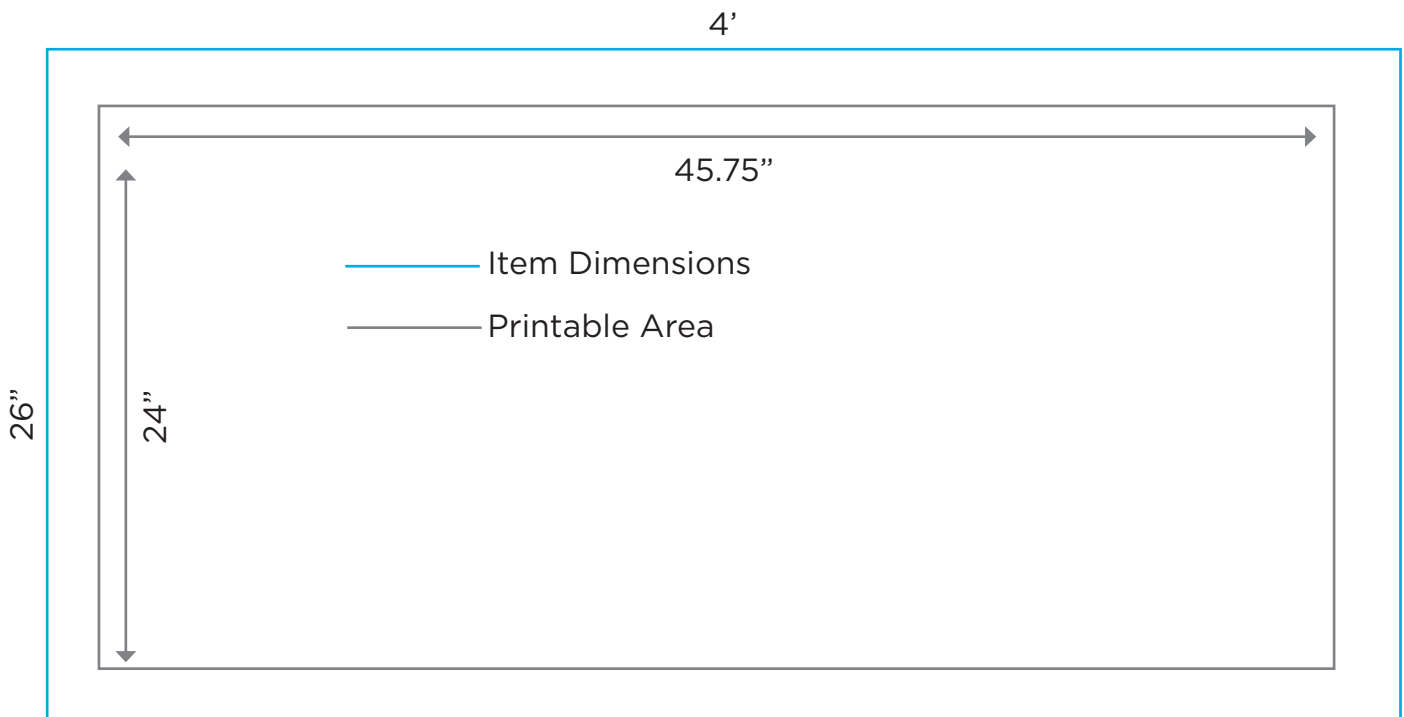

DESIGN SPECIFICATIONS

- Acceptable file formats are Adobe Illustrator (.ai), Encapsulated Postscript (.eps), Adobe Photoshop (.psd or .psb) and Adobe Acrobat (.pdf)
- Convert all text to outlines or supply fonts used
- Include any linked files with submissions or embed images
- Ensure that all graphic elements are no less than 150 DPI at full scale
- Please add 1/4" bleed to all artwork