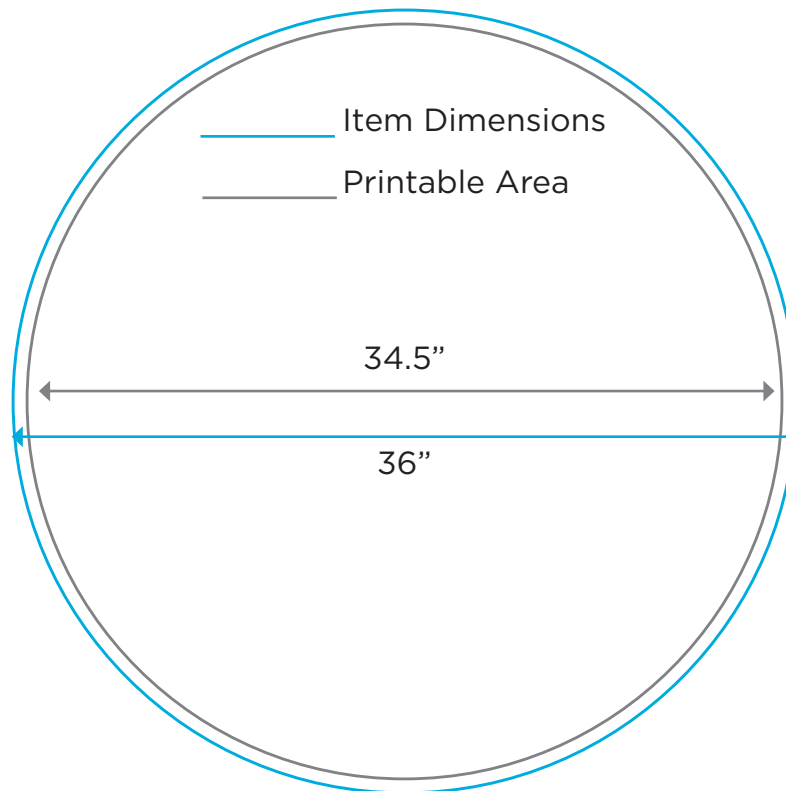

DESIGN SPECIFICATIONS

- Acceptable file formats are Adobe Illustrator (.ai), Encapsulated Postscript (.eps), Adobe Photoshop (.psd or .psb) and Adobe Acrobat (.pdf)
- Convert all text to outlines or supply fonts used
- Include any linked files with submissions or embed images
- Ensure that all graphic elements are no less than 150 DPI at full scale
- Please add 1/4" bleed to all artwork