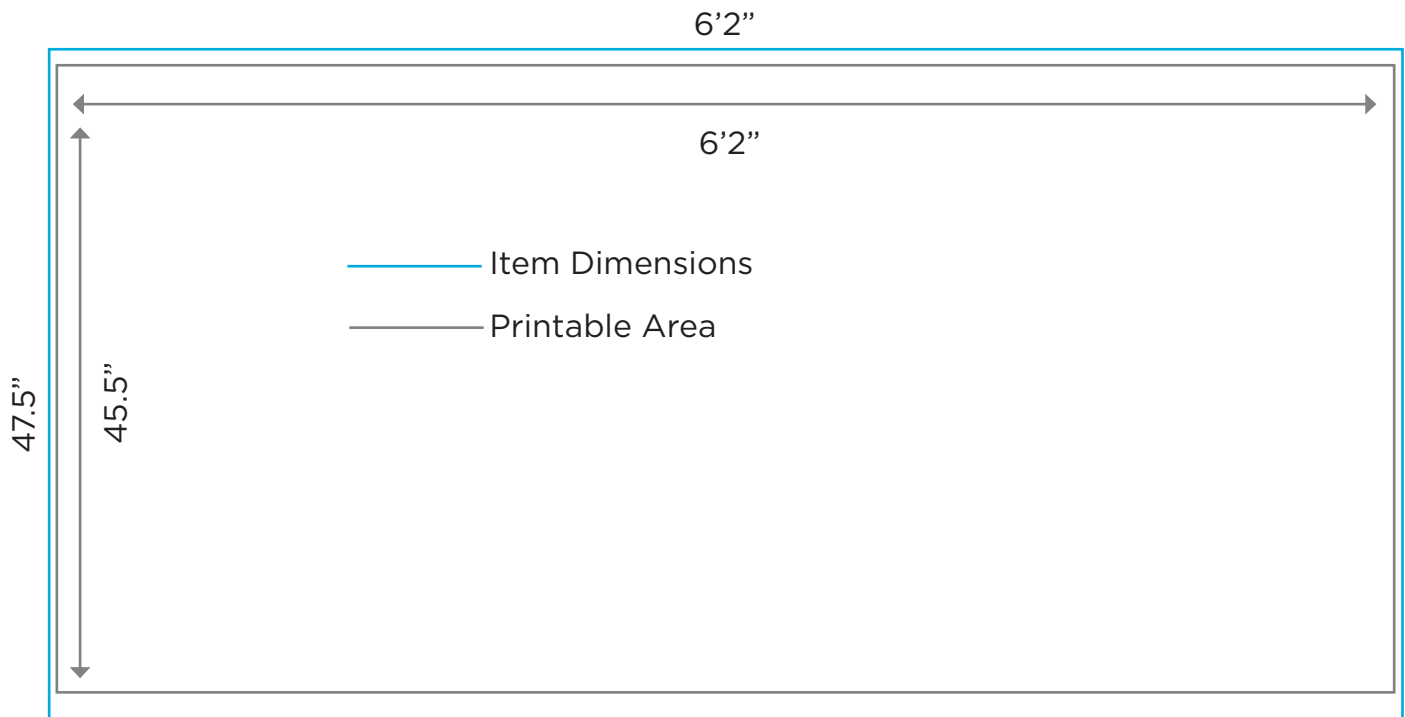

HALO CURVED WHITE BAR

Product Code: 12763

Dimensions: 47.5" Tall x 6'2" Wide x 25" Deep

Printable Area: 45.5" Tall x 6'2" Wide

DESIGN SPECIFICATIONS

- Acceptable file formats are Adobe Illustrator (.ai), Encapsulated Postscript (.eps), Adobe Photoshop (.psd or .psb) and Adobe Acrobat (.pdf)
- Convert all text to outlines or supply fonts used
- Include any linked files with submissions or embed images
- Ensure that all graphic elements are no less than 150 DPI at full scale
- Please add 1/4" bleed to all artwork