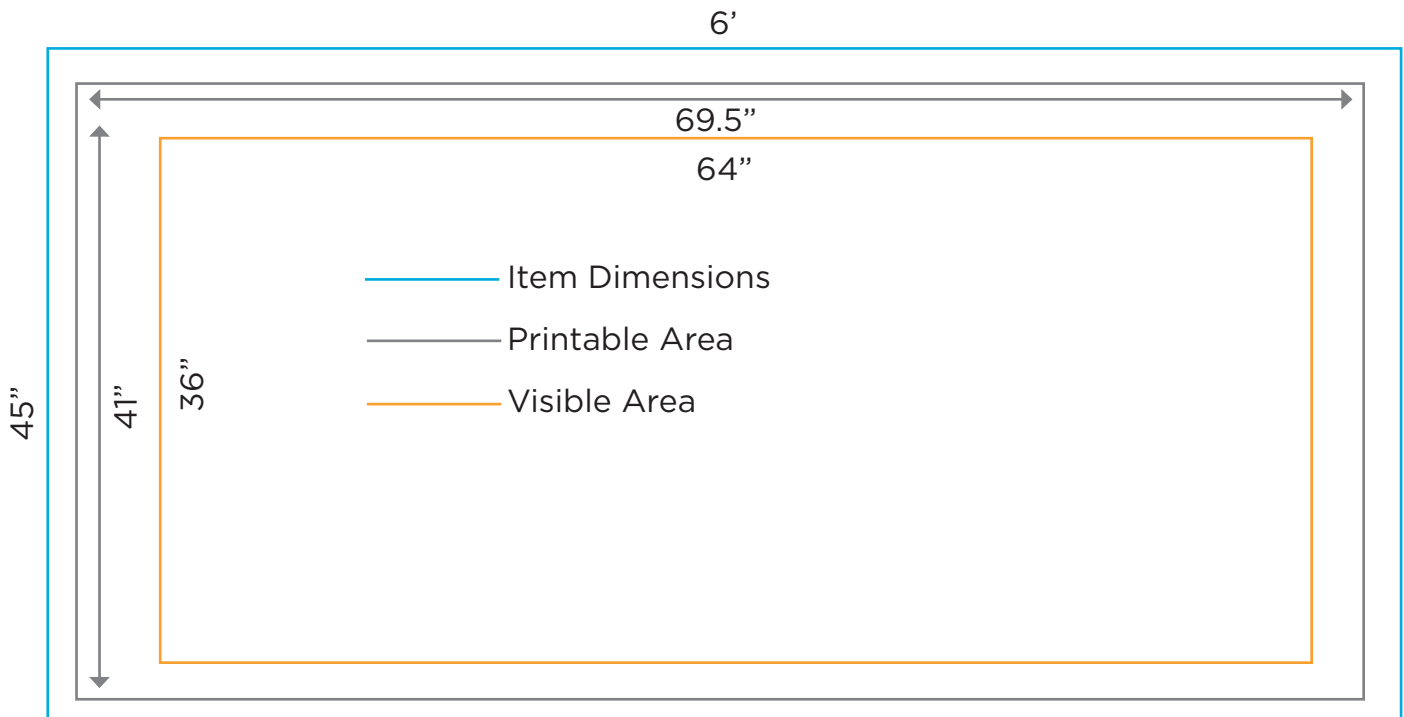

BLACK LED BAR 6'

Product Code: 12665

Dimensions: 45" Tall x 6' Wide x 20" Deep

Printable Area: 41" Tall x 69.5" Wide

Visible Area: 36" Tall x 64" Wide

DESIGN SPECIFICATIONS

- Acceptable file formats are Adobe Illustrator (.ai), Encapsulated Postscript (.eps), Adobe Photoshop (.psd or .psb) and Adobe Acrobat (.pdf)
- Convert all text to outlines or supply fonts used
- Include any linked files with submissions or embed images
- Ensure that all graphic elements are no less than 150 DPI at full scale
- Please add 1/4" bleed to all artwork