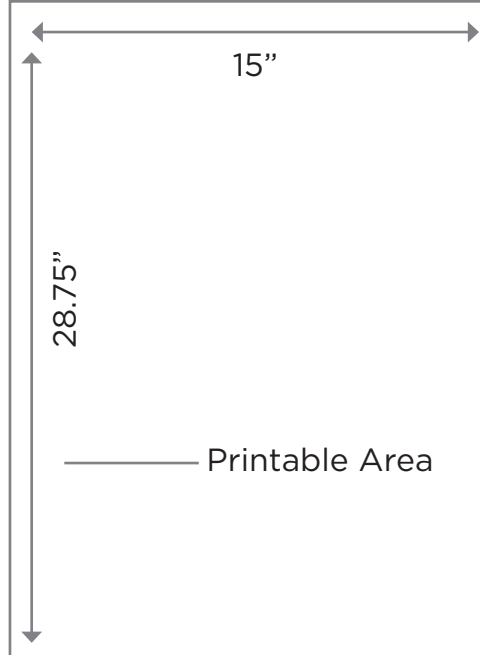

DESIGN SPECIFICATIONS

- Acceptable file formats are Adobe Illustrator (.ai), Encapsulated Postscript (.eps), Adobe Photoshop (.psd or .psb) and Adobe Acrobat (.pdf)
- Convert all text to outlines or supply fonts used
- Include any linked files with submissions or embed images
- Ensure that all graphic elements are no less than 150 DPI at full scale
- Please add 1/4" bleed to all artwork