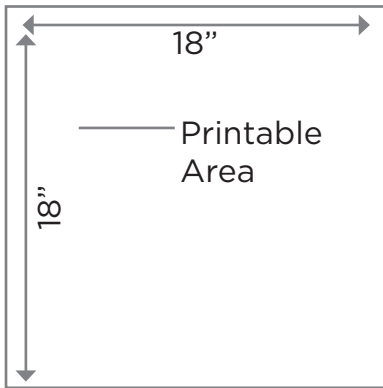

Small Squares

MYSTERY WALL - BLACK

Product Code: 12419

Dimensions: 8' Tall x 8' Wide x 36" Deep

Printable Areas:

Small Squares: 18" Tall x 18" Wide

Center Square: 40" Tall x 40" Wide (note:

oval doorbell will cover part of this up

Doorbell Oval: 18.5" Tall x 14.75" Wide

Center Square

Doorbell Oval

DESIGN SPECIFICATIONS

- Acceptable file formats are Adobe Illustrator (.ai), Encapsulated Postscript (.eps), Adobe Photoshop (.psd or .psb) and Adobe Acrobat (.pdf)
- Convert all text to outlines or supply fonts used
- Include any linked files with submissions or embed images
- Ensure that all graphic elements are no less than 150 DPI at full scale
- Please add 1/4" bleed to all artwork