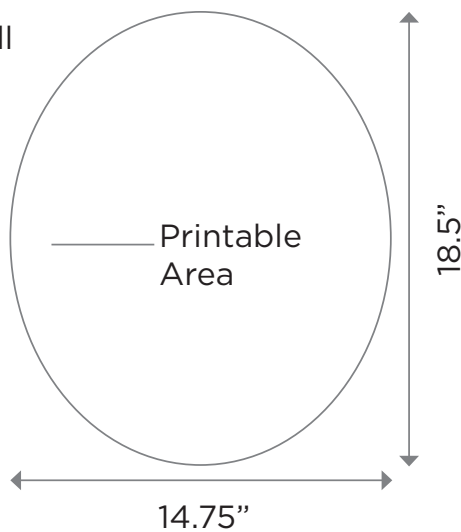

Small Squares

MYSTERY WALL - BLACK

Product Code: 12419

Dimensions: 8' Tall x 8' Wide x 36" Deep

Printable Areas:

Small Squares: 18" Tall x 18" Wide

Center Square: 40" Tall x 40" Wide (note:

oval doorbell will cover part of this up

Doorbell Oval: 18.5" Tall x 14.75" Wide

Center Square

Doorbell Oval

DESIGN SPECIFICATIONS

- Acceptable file formats are Adobe Illustrator (.ai), Encapsulated Postscript (.eps), Adobe Photoshop (.psd or .psb) and Adobe Acrobat (.pdf)
- Convert all text to outlines or supply fonts used
- Include any linked files with submissions or embed images
- Ensure that all graphic elements are no less than 150 DPI at full scale
- Please add 1/4" bleed to all artwork