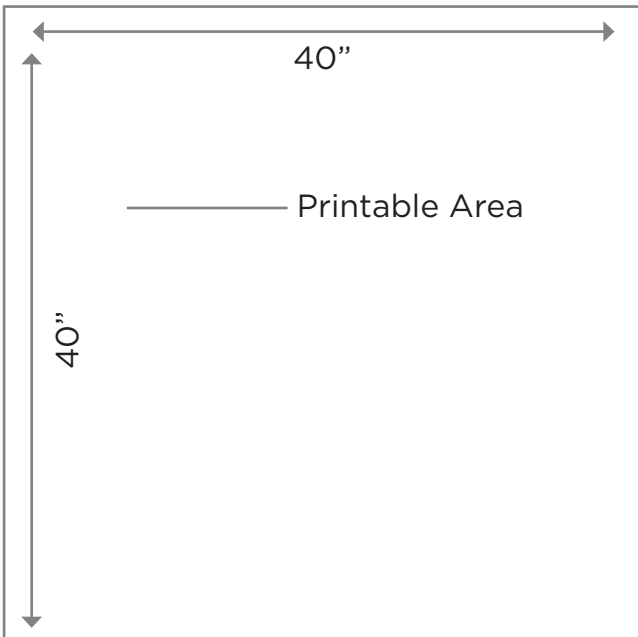

Small Squares

MYSTERY WALL - BLACK

Product Code: 12419

Dimensions: 8' Tall x 8' Wide x 36" Deep

Printable Areas:

Small Squares: 18" Tall x 18" Wide

Center Square: 40" Tall x 40" Wide (note:

oval doorbell will cover part of this up

Doorbell Oval: 18.5" Tall x 14.75" Wide

Center Square

Doorbell Oval

DESIGN SPECIFICATIONS

- Acceptable file formats are Adobe Illustrator (.ai), Encapsulated Postscript (.eps), Adobe Photoshop (.psd or .psb) and Adobe Acrobat (.pdf)
- Convert all text to outlines or supply fonts used
- Include any linked files with submissions or embed images
- Ensure that all graphic elements are no less than 150 DPI at full scale
- Please add 1/4" bleed to all artwork