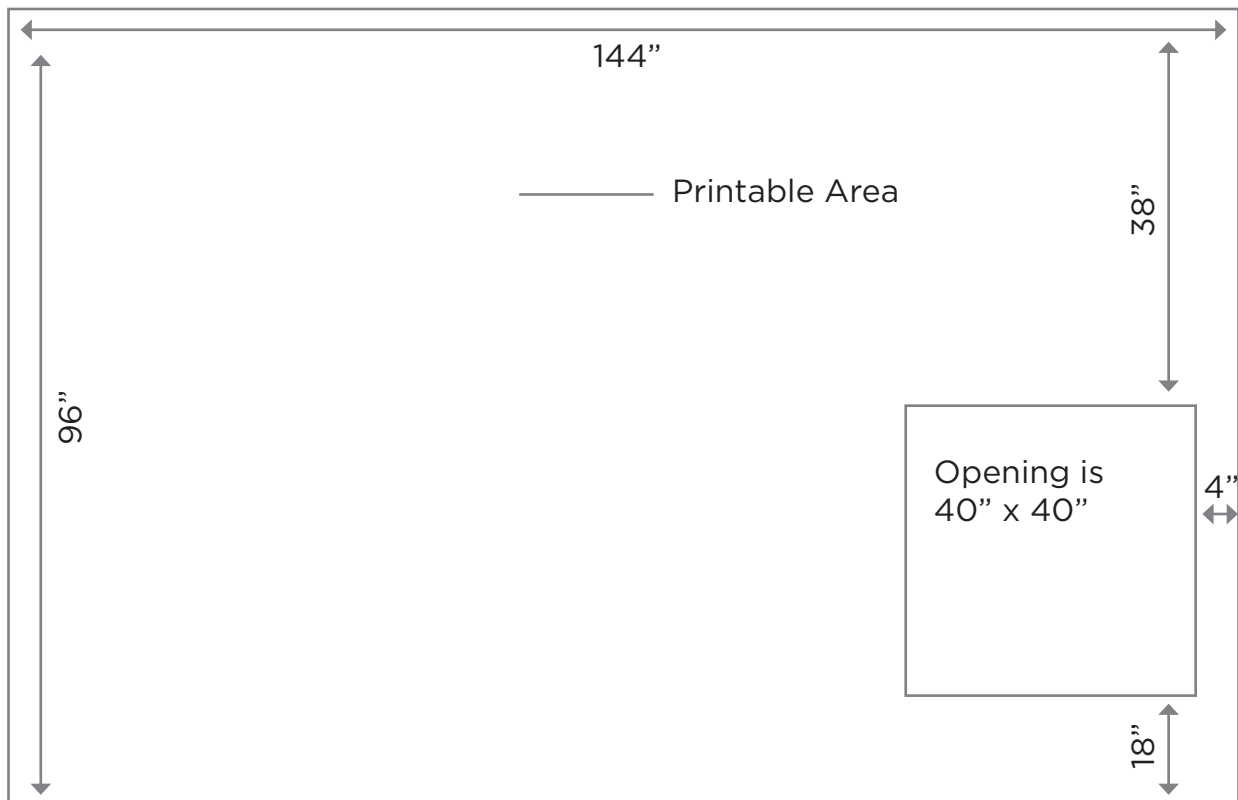

PERCH WALL WITH EXTENSION

Product Code: 12229 and 12236
Dimensions: 8' Tall x 12' Wide x 24" Deep
Printable Area: 144" Wide x 96" Tall
Less opening, see below

DESIGN SPECIFICATIONS

- Acceptable file formats are Adobe Illustrator (.ai), Encapsulated Postscript (.eps), Adobe Photoshop (.psd or .psb) and Adobe Acrobat (.pdf)
- Convert all text to outlines or supply fonts used
- Include any linked files with submissions or embed images
- Ensure that all graphic elements are no less than 150 DPI at full scale
- Please add 1/4" bleed to all artwork