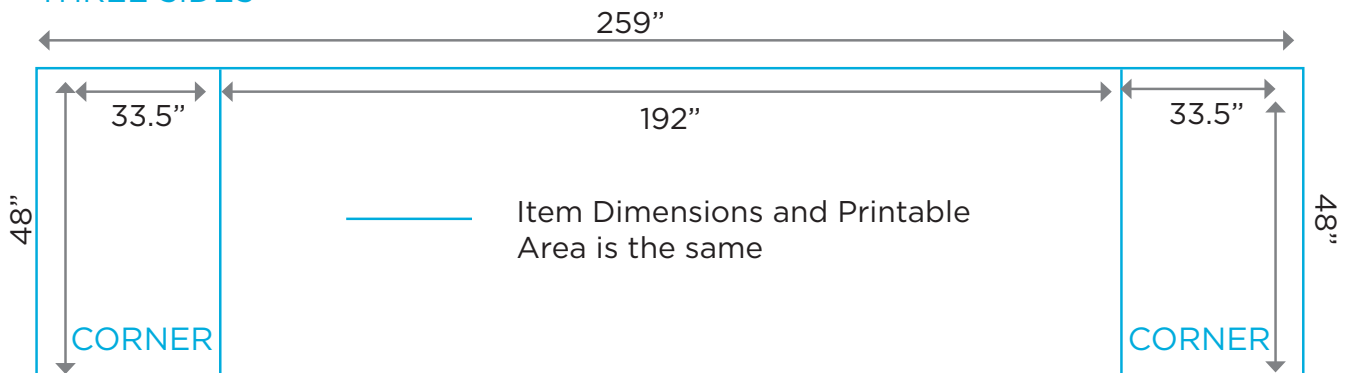

THREE SIDES