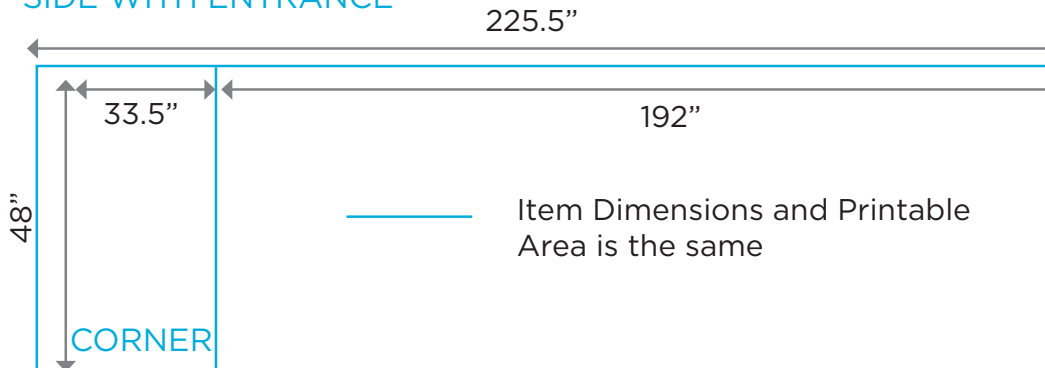

SIDE WITH ENTRANCE

Print-ready graphics are due 7 business days prior to the event date. Sooner is better!
If files provided are not print ready or if modifications need to be made to design or content,
Shag can help for a graphic design fee.

For questions, please contact your salesperson at: 214.742.5252