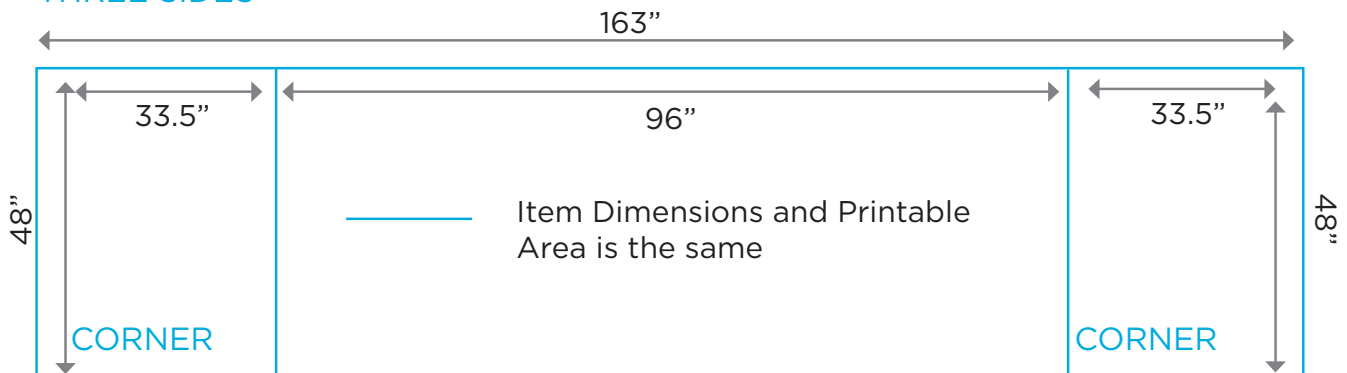

14' SQUARE MULTICOLOR BAR

Product Code: 12234

Dimensions: 48" Tall x 13'8" Wide x 13'8" Deep

DESIGN SPECIFICATIONS

- Acceptable file formats are Adobe Illustrator (.ai), Encapsulated Postscript (.eps), Adobe Photoshop (.psd or .psb) and Adobe Acrobat (.pdf)
- Convert all text to outlines or supply fonts used
- Include any linked files with submissions or embed images
- Ensure that all graphic elements are no less than 150 DPI at full scale
- Please add 1/4" bleed to all artwork

THREE SIDES

SIDE WITH ENTRANCE

Print-ready graphics are due 7 business days prior to the event date. Sooner is better!
If files provided are not print ready or if modifications need to be made to design or content,
Shag can help for a graphic design fee.