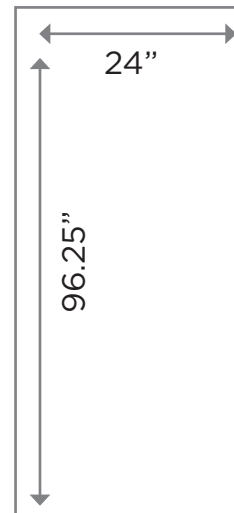

Side Columns