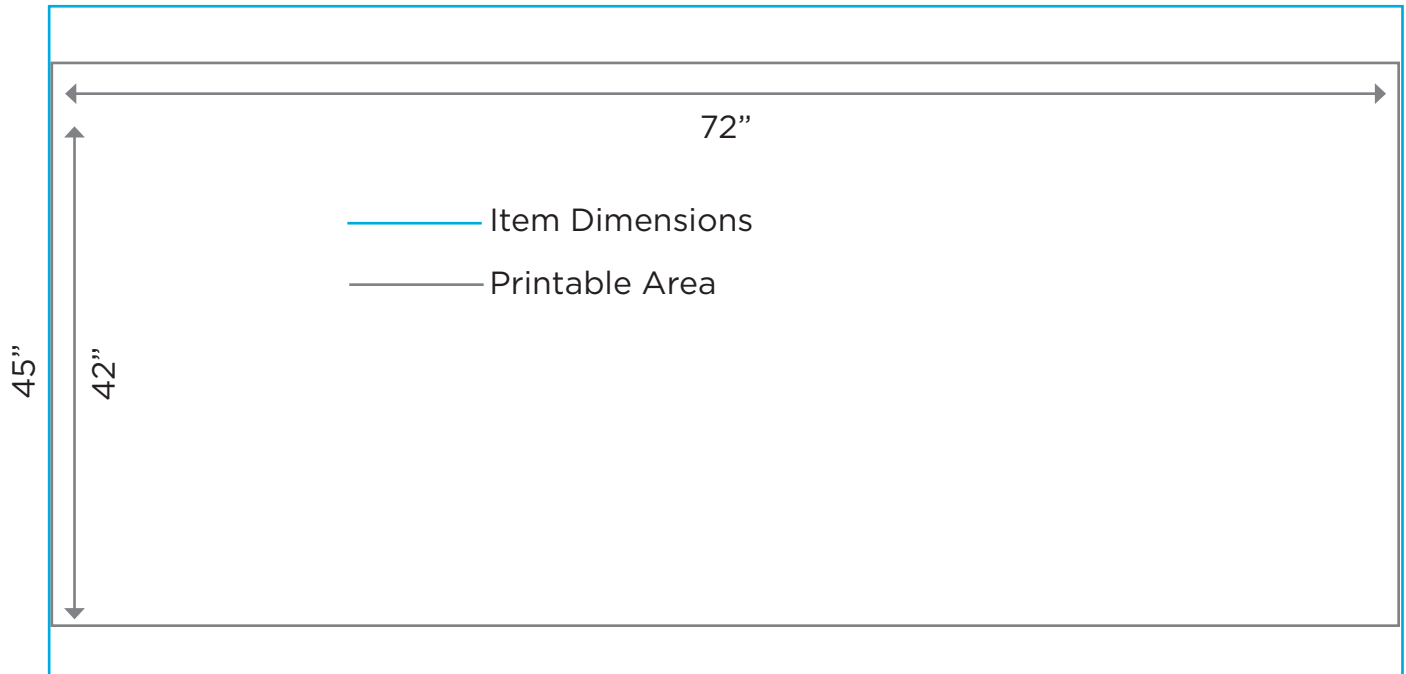

DESIGN SPECIFICATIONS

- Acceptable file formats are Adobe Illustrator (.ai), Encapsulated Postscript (.eps), Adobe Photoshop (.psd or .psb) and Adobe Acrobat (.pdf)
- Convert all text to outlines or supply fonts used
- Include any linked files with submissions or embed images
- Ensure that all graphic elements are no less than 150 DPI at full scale
- Please add 1/4" bleed to all artwork

6'