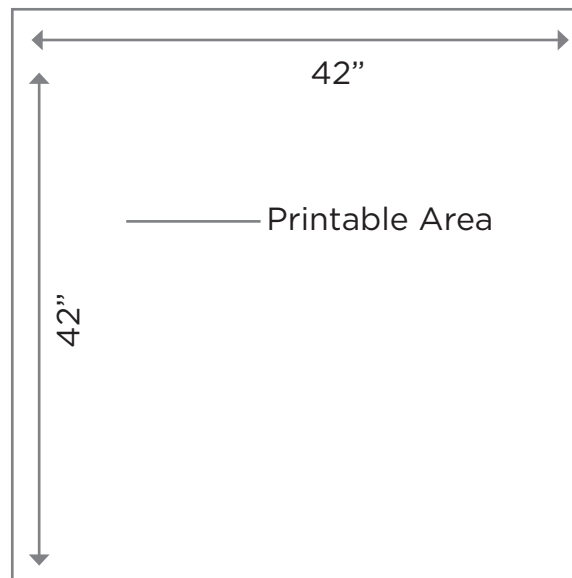

PALOMAR COFFEE TABLE

Product Code: 12138

Dimensions: 18" Tall x 42" Wide x 42" Deep

Printable Area: 42" Wide x 42" Deep

DESIGN SPECIFICATIONS

- Acceptable file formats are Adobe Illustrator (.ai), Encapsulated Postscript (.eps), Adobe Photoshop (.psd or .psb) and Adobe Acrobat (.pdf)
- Convert all text to outlines or supply fonts used
- Include any linked files with submissions or embed images
- Ensure that all graphic elements are no less than 150 DPI at full scale
- Please add 1/4" bleed to all artwork