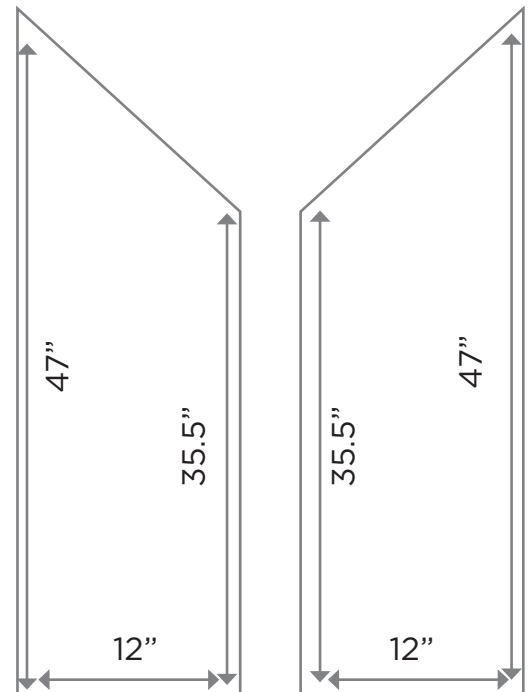

GRAPHIC DISPLAY PEDESTAL

Product Code: 12086

Dimensions: 47" Tall x 12" Wide x 12" Deep

Printable Areas: 15.75" Tall x 11" Wide

DESIGN SPECIFICATIONS

- Acceptable file formats are Adobe Illustrator (.ai), Encapsulated Postscript (.eps), Adobe Photoshop (.psd or .psb) and Adobe Acrobat (.pdf)
- Convert all text to outlines or supply fonts used
- Include any linked files with submissions or embed images
- Ensure that all graphic elements are no less than 150 DPI at full scale
- Please add 1/4" bleed to all artwork

——— Printable Area

Sides

Print-ready graphics are due 7 business days prior to the event date. Sooner is better!
If files provided are not print ready or if modifications need to be made to design or content,
Shag can help for a graphic design fee.

For questions, please contact your salesperson at: [214.742.5252](tel:214.742.5252)