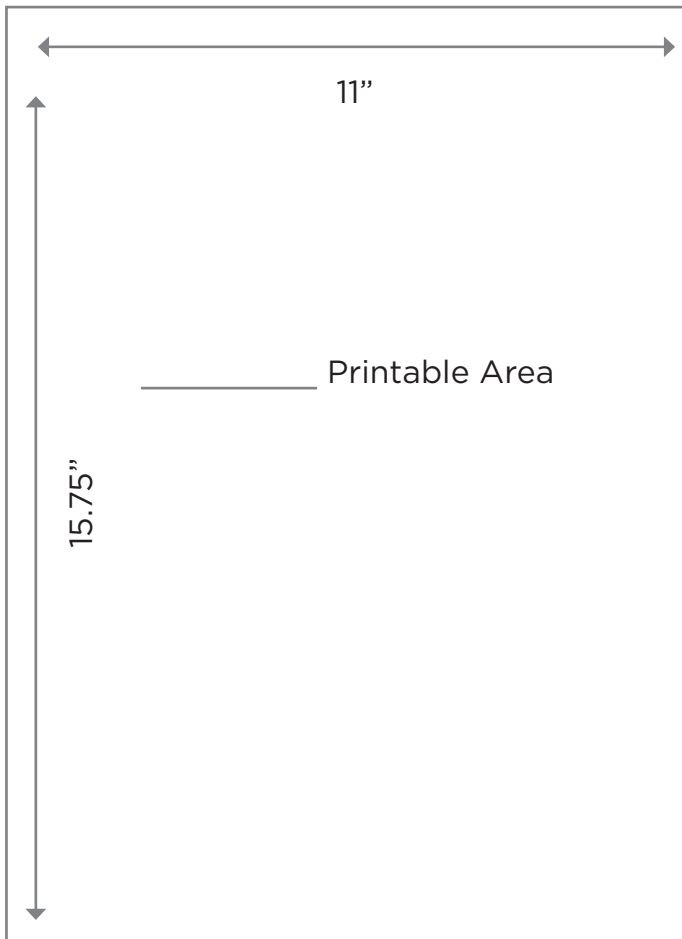

## GRAPHIC DISPLAY PEDESTAL

Product Code: 12086

Dimensions: 47" Tall x 12" Wide x 12" Deep

Printable Areas: 15.75" Tall x 11" Wide