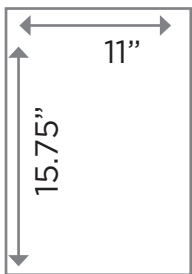

DESIGN SPECIFICATIONS

- Acceptable file formats are Adobe Illustrator (.ai), Encapsulated Postscript (.eps), Adobe Photoshop (.psd or .psb) and Adobe Acrobat (.pdf)
- Convert all text to outlines or supply fonts used
- Include any linked files with submissions or embed images
- Ensure that all graphic elements are no less than 150 DPI at full scale
- Please add 1/4" bleed to all artwork

——— Printable Area

Top