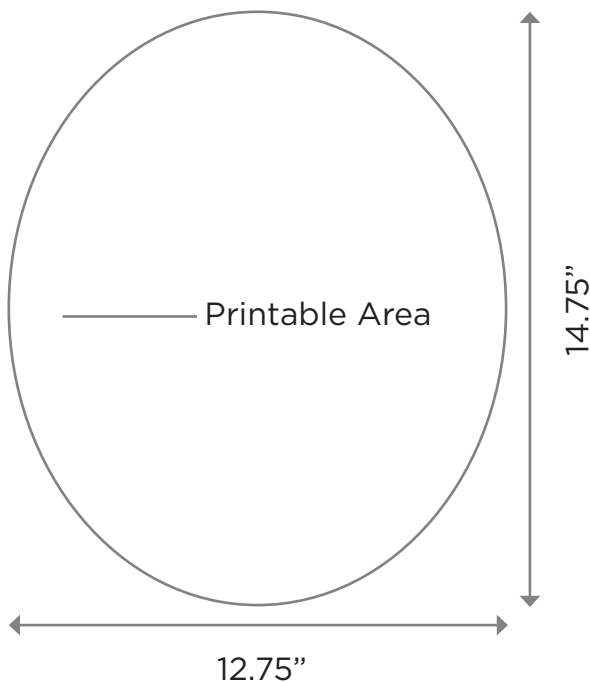

BLACK LOUIS CHAIR

Product Code: 12040

Dimensions: 39" Tall x 19" Wide x 19" Deep

Printable Areas: 14.5" Tall x 11" Wide Oval

DESIGN SPECIFICATIONS

- Acceptable file formats are Adobe Illustrator (.ai), Encapsulated Postscript (.eps), Adobe Photoshop (.psd or .psb) and Adobe Acrobat (.pdf)
- Convert all text to outlines or supply fonts used
- Include any linked files with submissions or embed images
- Ensure that all graphic elements are no less than 150 DPI at full scale
- Please add 1/4" bleed to all artwork