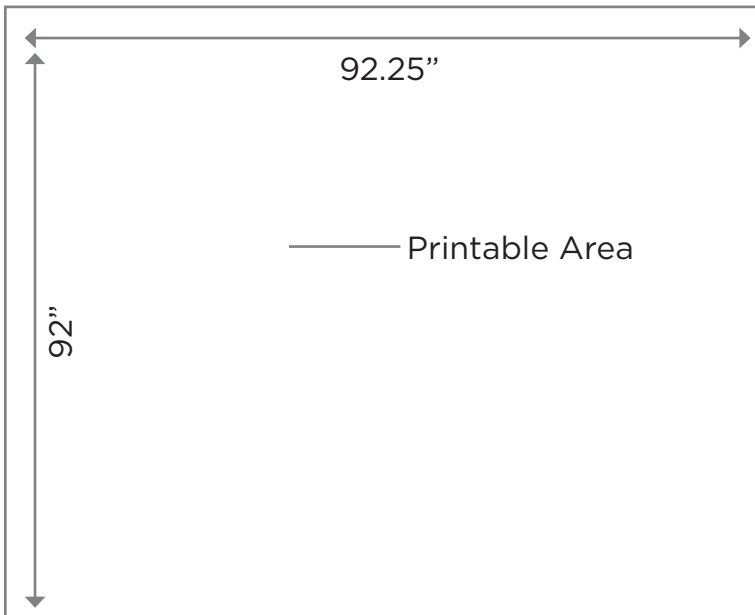

CHAMPAGNE WALL

Product Code: 12024

Dimensions: 8' Tall x 8' Wide x 24" Deep

Printable Area:

Top: 23" Tall x 92.25" wide

Full: 92" Tall x 92.25" wide (with the split down the center)

TOP BRANDED

FULL WALL BRANDED