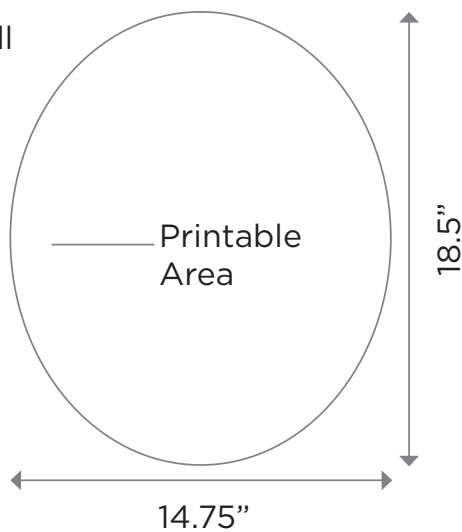

Small Squares

MYSTERY WALL

Product Code: 12023

Dimensions: 8' Tall x 8' Wide x 36" Deep

Printable Areas:

Small Squares: 18" Tall x 18" Wide

Center Square: 40" Tall x 40" Wide (note:

oval doorbell will cover part of this up

Doorbell Oval: 18.5" Tall x 14.75" Wide

Center Square

Doorbell Oval

DESIGN SPECIFICATIONS

- Acceptable file formats are Adobe Illustrator (.ai), Encapsulated Postscript (.eps), Adobe Photoshop (.psd or .psb) and Adobe Acrobat (.pdf)
- Convert all text to outlines or supply fonts used
- Include any linked files with submissions or embed images
- Ensure that all graphic elements are no less than 150 DPI at full scale
- Please add 1/4" bleed to all artwork