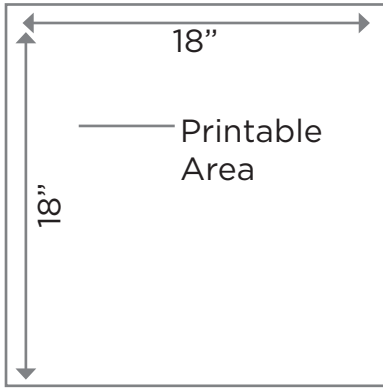

Small Squares

MYSTERY WALL

Product Code: 12023

Dimensions: 8' Tall x 8' Wide x 36" Deep

Printable Areas:

Small Squares: 18" Tall x 18" Wide

Center Square: 40" Tall x 40" Wide (note:

oval doorbell will cover part of this up

Doorbell Oval: 18.5" Tall x 14.75" Wide

Center Square

Doorbell Oval

DESIGN SPECIFICATIONS

- Acceptable file formats are Adobe Illustrator (.ai), Encapsulated Postscript (.eps), Adobe Photoshop (.psd or .psb) and Adobe Acrobat (.pdf)
- Convert all text to outlines or supply fonts used
- Include any linked files with submissions or embed images
- Ensure that all graphic elements are no less than 150 DPI at full scale
- Please add 1/4" bleed to all artwork