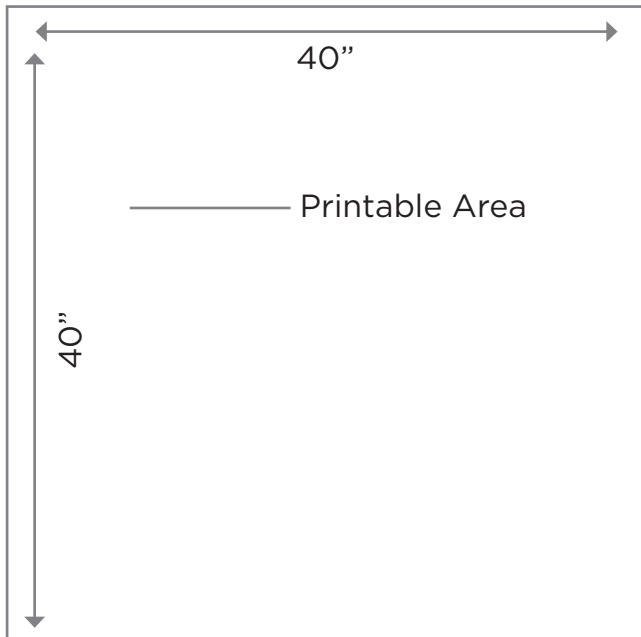

Small Squares

MYSTERY WALL

Product Code: 12023

Dimensions: 8' Tall x 8' Wide x 36" Deep

Printable Areas:

Small Squares: 18" Tall x 18" Wide

Center Square: 40" Tall x 40" Wide (note:

oval doorbell will cover part of this up

Doorbell Oval: 18.5" Tall x 14.75" Wide

Center Square

Doorbell Oval

DESIGN SPECIFICATIONS

- Acceptable file formats are Adobe Illustrator (.ai), Encapsulated Postscript (.eps), Adobe Photoshop (.psd or .psb) and Adobe Acrobat (.pdf)
- Convert all text to outlines or supply fonts used
- Include any linked files with submissions or embed images
- Ensure that all graphic elements are no less than 150 DPI at full scale
- Please add 1/4" bleed to all artwork