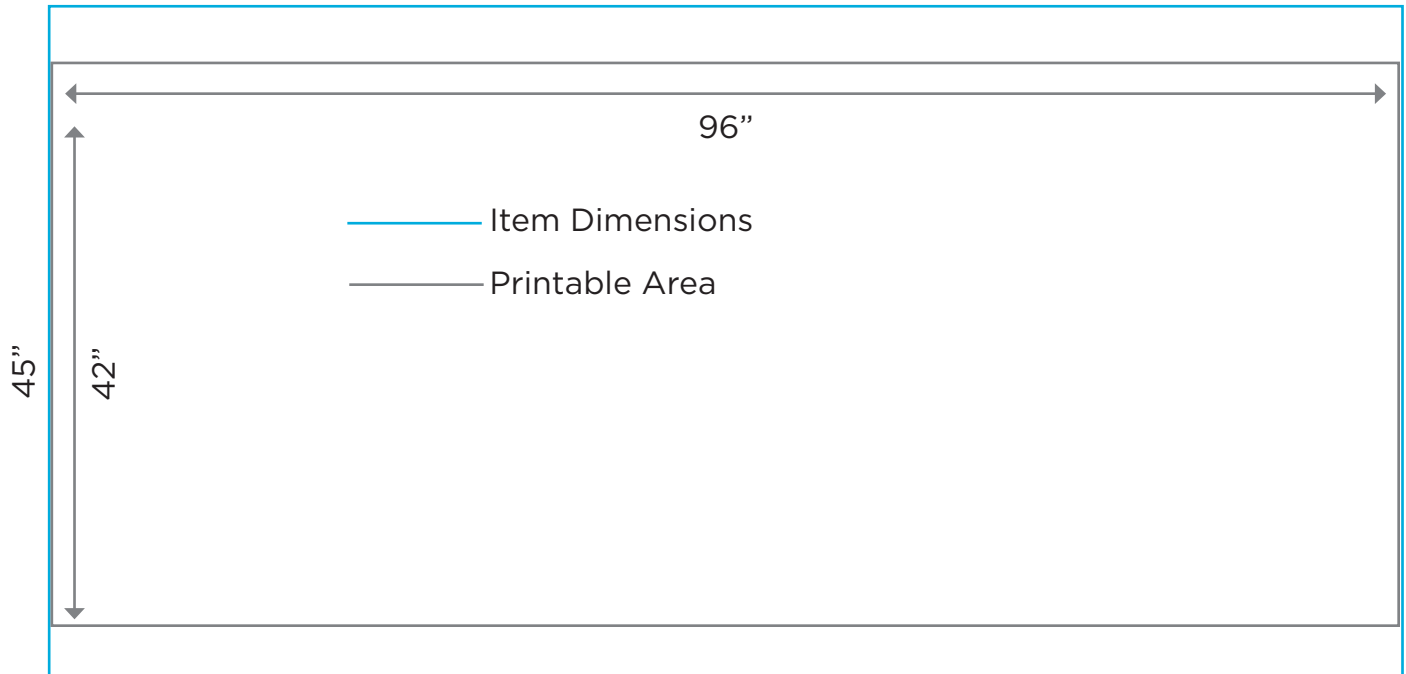

DESIGN SPECIFICATIONS

- Acceptable file formats are Adobe Illustrator (.ai), Encapsulated Postscript (.eps), Adobe Photoshop (.psd or .psb) and Adobe Acrobat (.pdf)
- Convert all text to outlines or supply fonts used
- Include any linked files with submissions or embed images
- Ensure that all graphic elements are no less than 150 DPI at full scale
- Please add 1/4" bleed to all artwork

8'