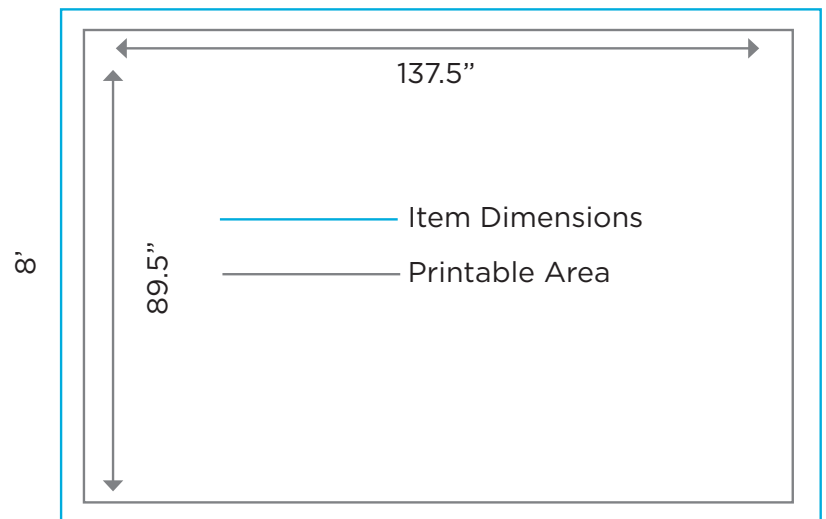

Print-ready graphics are due 7 business days prior to the event date. Sooner is better!
If files provided are not print ready or if modifications need to be made to design or content,
Shag can help for a graphic design fee.

For questions, please contact your salesperson at: 214.742.5252