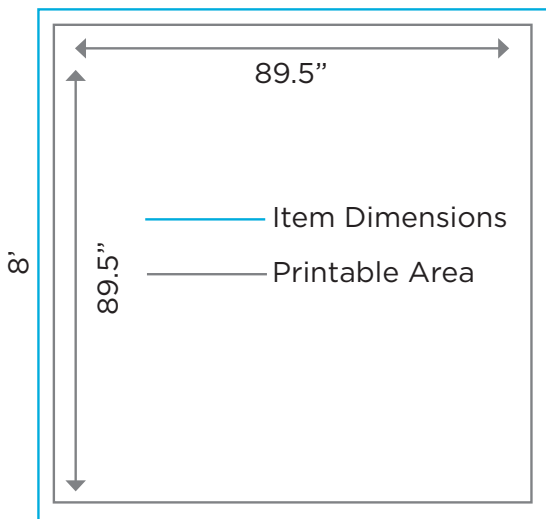

Print-ready graphics are due 7 business days prior to the event date. Sooner is better!
If files provided are not print ready or if modifications need to be made to design or content,
Shag can help for a graphic design fee.

For questions, please contact your salesperson at: 214.742.5252