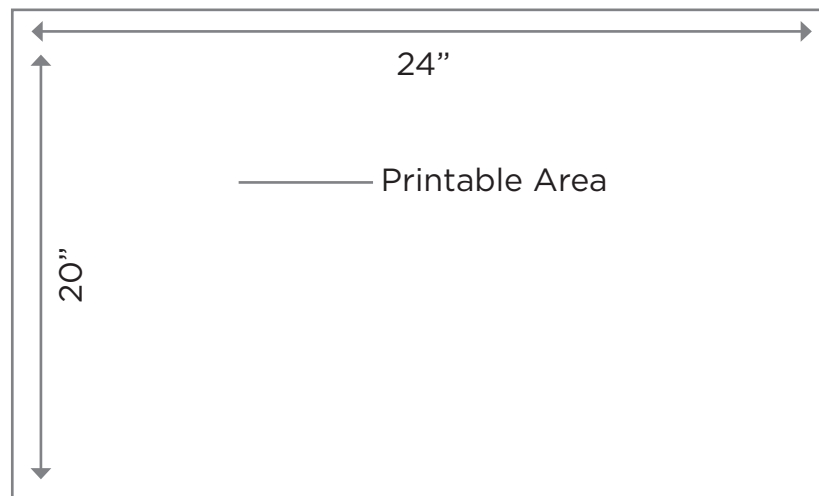

Print-ready graphics are due 7 business days prior to the event date. Sooner is better!
If files provided are not print ready or if modifications need to be made to design or content,
Shag can help for a graphic design fee.

For questions, please contact your salesperson at: [214.742.5252](tel:214.742.5252)