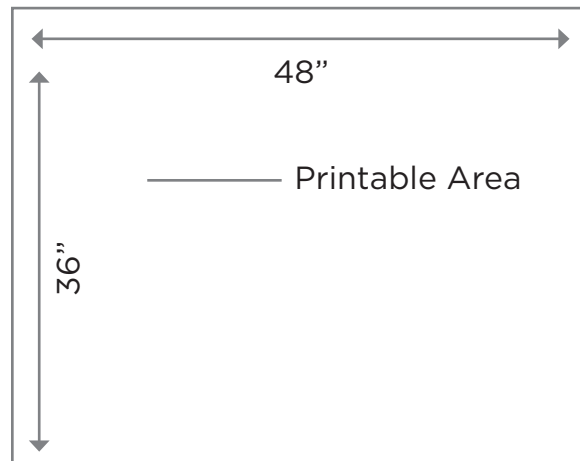

WHITE PLATFORM 4' x 4' x 36"

Product Code: 11395

Dimensions: 36" Tall x 4' Wide x 4' Deep

Printable Area:

Top: 48" x 48"

Sides: 36" T x 48" W

DESIGN SPECIFICATIONS

- Acceptable file formats are Adobe Illustrator (.ai), Encapsulated Postscript (.eps), Adobe Photoshop (.psd or .psb) and Adobe Acrobat (.pdf)
- Convert all text to outlines or supply fonts used
- Include any linked files with submissions or embed images
- Ensure that all graphic elements are no less than 150 DPI at full scale
- Please add 1/4" bleed to all artwork

SIDES

Print-ready graphics are due 7 business days prior to the event date. Sooner is better!
If files provided are not print ready or if modifications need to be made to design or content,
Shag can help for a graphic design fee.

For questions, please contact your salesperson at: [214.742.5252](tel:214.742.5252)