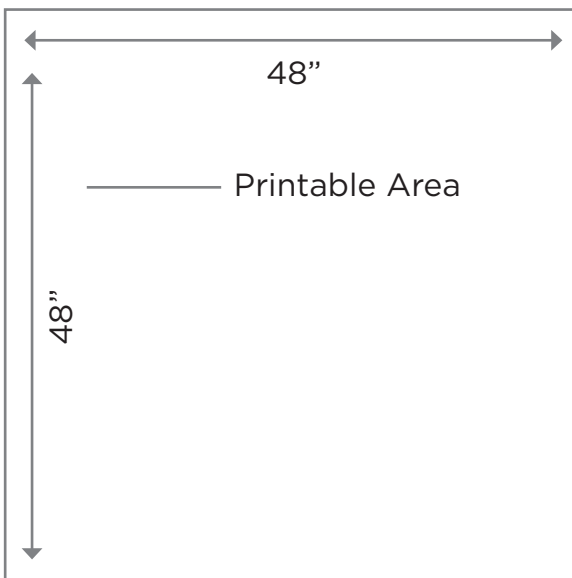

DESIGN SPECIFICATIONS

- Acceptable file formats are Adobe Illustrator (.ai), Encapsulated Postscript (.eps), Adobe Photoshop (.psd or .psb) and Adobe Acrobat (.pdf)
- Convert all text to outlines or supply fonts used
- Include any linked files with submissions or embed images
- Ensure that all graphic elements are no less than 150 DPI at full scale
- Please add 1/4" bleed to all artwork

TOP