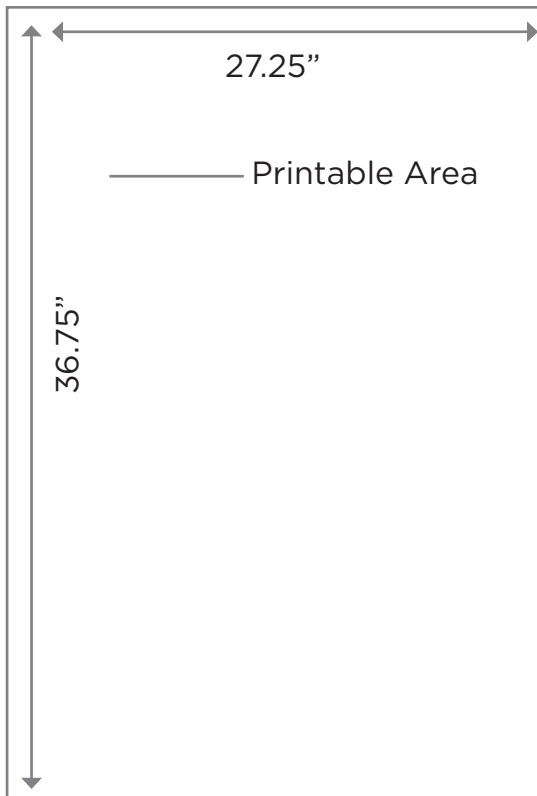

Small Sign

Large Sign

PINK FAUX FOOD TRUCK

Product Code: 11387

Dimensions: 9' Tall x 16' Wide x 44" Deep

Printable Area:

Large Sign: 36.75" Tall x 27.25" Wide

Small Sign: 21.128" Tall x 19.628" Wide