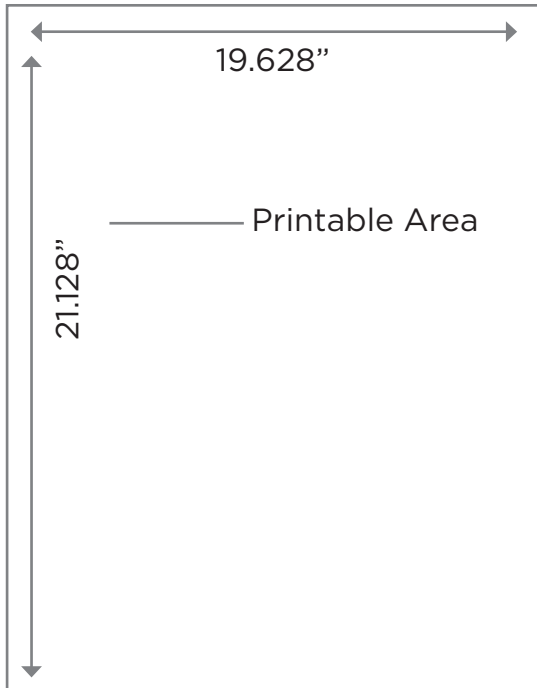

Small Sign

Large Sign

PINK FAUX FOOD TRUCK

Product Code: 11387

Dimensions: 9' Tall x 16' Wide x 44" Deep

Printable Area:

Large Sign: 36.75" Tall x 27.25" Wide

Small Sign: 21.128" Tall x 19.628" Wide