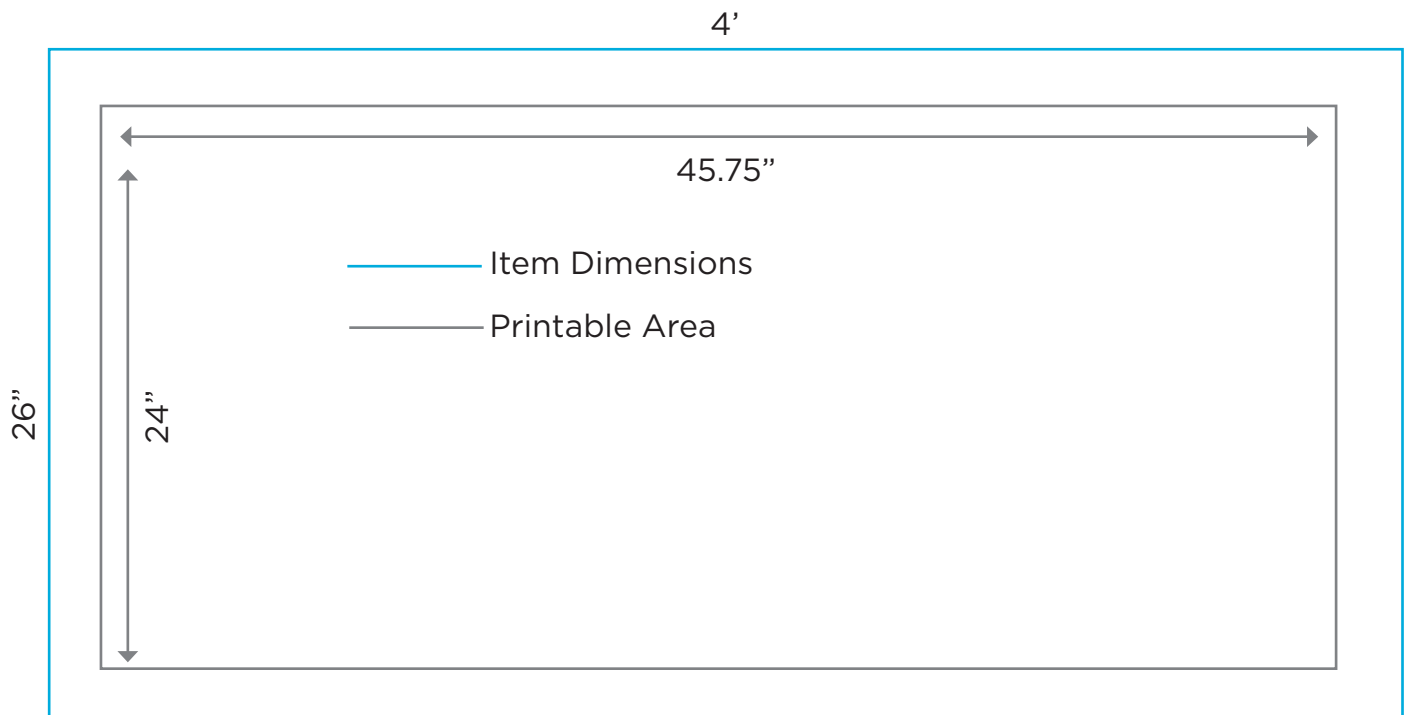

DESIGN SPECIFICATIONS

- Acceptable file formats are Adobe Illustrator (.ai), Encapsulated Postscript (.eps), Adobe Photoshop (.psd or .psb) and Adobe Acrobat (.pdf)
- Convert all text to outlines or supply fonts used
- Include any linked files with submissions or embed images
- Ensure that all graphic elements are no less than 150 DPI at full scale
- Please add 1/4" bleed to all artwork