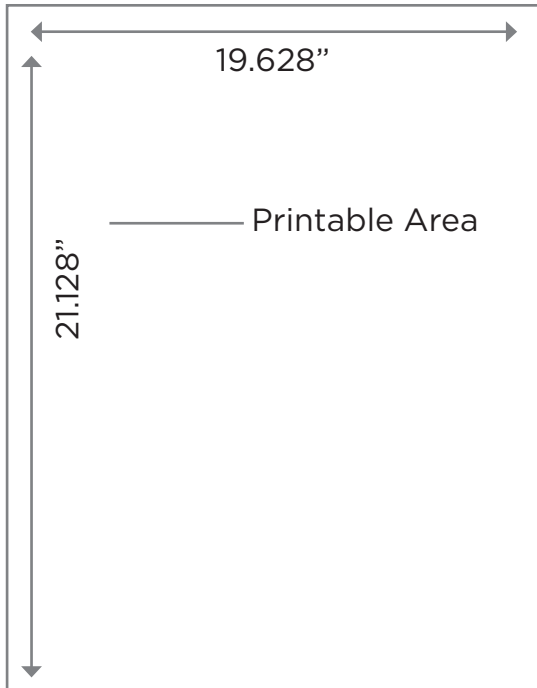

## Small Sign

## Large Sign

## ORANGE FAUX FOOD TRUCK

Product Code: 11168

Dimensions: 9' Tall x 16' Wide x 44" Deep

Printable Area:

Large Sign: 36.75" Tall x 27.25" Wide

Small Sign: 21.128" Tall x 19.628" Wide