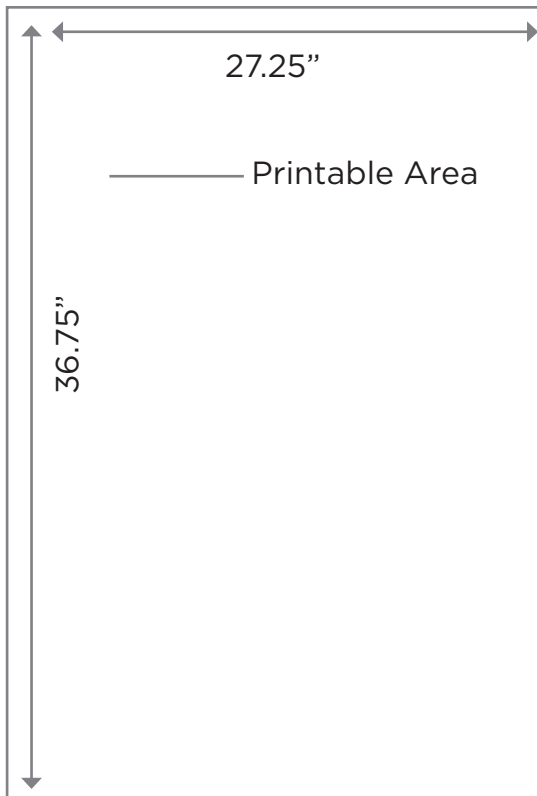

## Small Sign

## Large Sign

## ORANGE FAUX FOOD TRUCK

Product Code: 11168

Dimensions: 9' Tall x 16' Wide x 44" Deep

Printable Area:

Large Sign: 36.75" Tall x 27.25" Wide

Small Sign: 21.128" Tall x 19.628" Wide