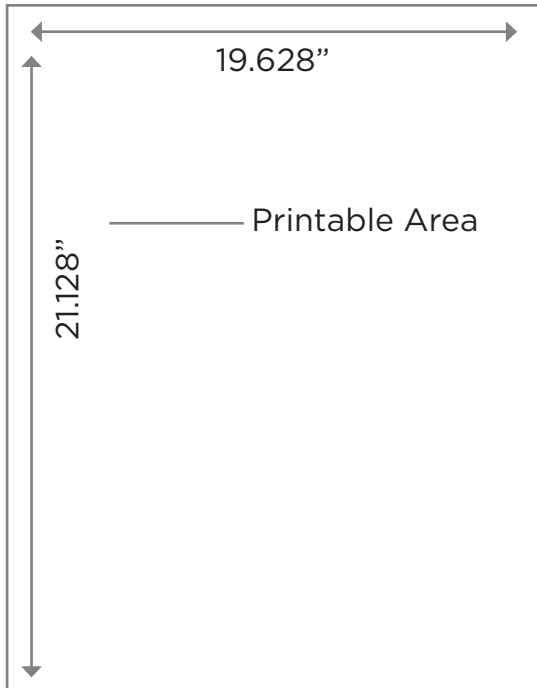

## Small Sign

## Large Sign

## BLUE FAUX FOOD TRUCK

Product Code: 11135

Dimensions: 9' Tall x 16' Wide x 44" Deep

Printable Area:

Large Sign: 36.75" Tall x 27.25" Wide

Small Sign: 21.128" Tall x 19.628" Wide