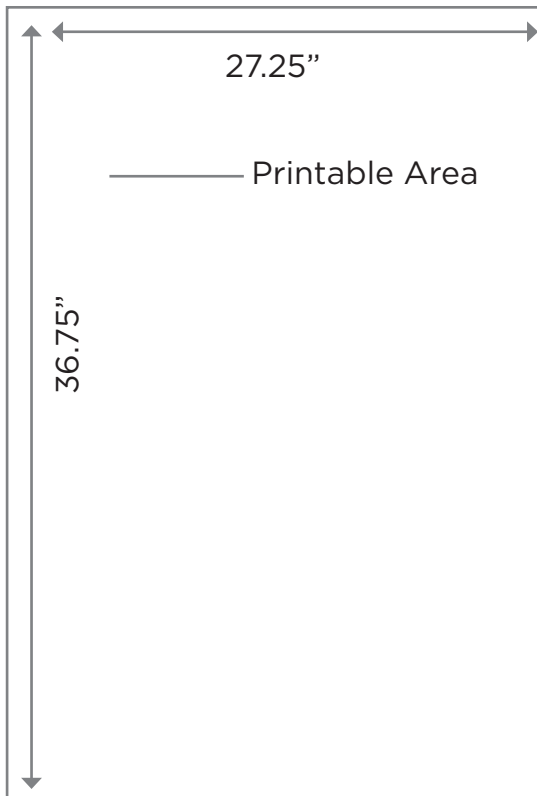

## Small Sign

## Large Sign

## BLUE FAUX FOOD TRUCK

Product Code: 11135

Dimensions: 9' Tall x 16' Wide x 44" Deep

Printable Area:

Large Sign: 36.75" Tall x 27.25" Wide

Small Sign: 21.128" Tall x 19.628" Wide