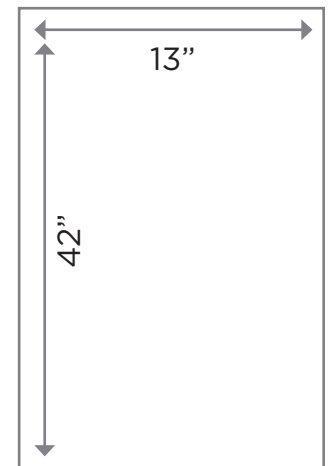

6' MULTICOLORED LIGHTED BAR

Product Code: 10948

Dimensions: 42" Tall x 6' Wide x 13" Deep

Printable Areas:

Front: 42" Tall x 72" Wide

Sides: 42" Tall x 13" Wide

DESIGN SPECIFICATIONS

- Acceptable file formats are Adobe Illustrator (.ai), Encapsulated Postscript (.eps), Adobe Photoshop (.psd or .psb) and Adobe Acrobat (.pdf)
- Convert all text to outlines or supply fonts used
- Include any linked files with submissions or embed images
- Ensure that all graphic elements are no less than 150 DPI at full scale
- Please add 1/4" bleed to all artwork

Sides

Print-ready graphics are due 7 business days prior to the event date. Sooner is better!
If files provided are not print ready or if modifications need to be made to design or content,
Shag can help for a graphic design fee.

For questions, please contact your salesperson at: [214.742.5252](tel:214.742.5252)