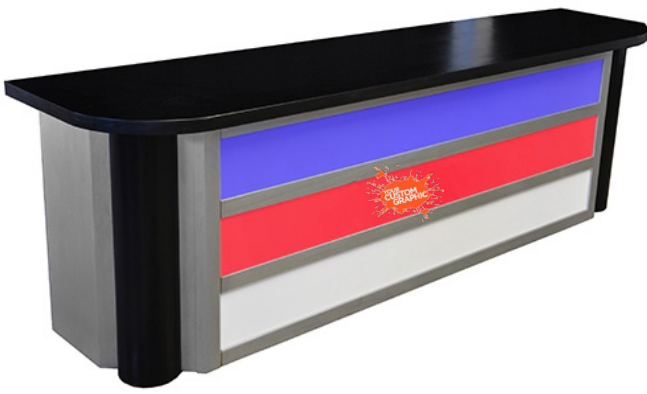

LIGHTED SPORTSCASTER DESK

Product Code: 10924

Dimensions: 31" Tall x 8'4" Wide x 25" Deep

Printable Area: 6.94" Tall x 72.628" Wide

DESIGN SPECIFICATIONS

- Acceptable file formats are Adobe Illustrator (.ai), Encapsulated Postscript (.eps), Adobe Photoshop (.psd or .psb) and Adobe Acrobat (.pdf)
- Convert all text to outlines or supply fonts used
- Include any linked files with submissions or embed images
- Ensure that all graphic elements are no less than 150 DPI at full scale
- Please add 1/4" bleed to all artwork