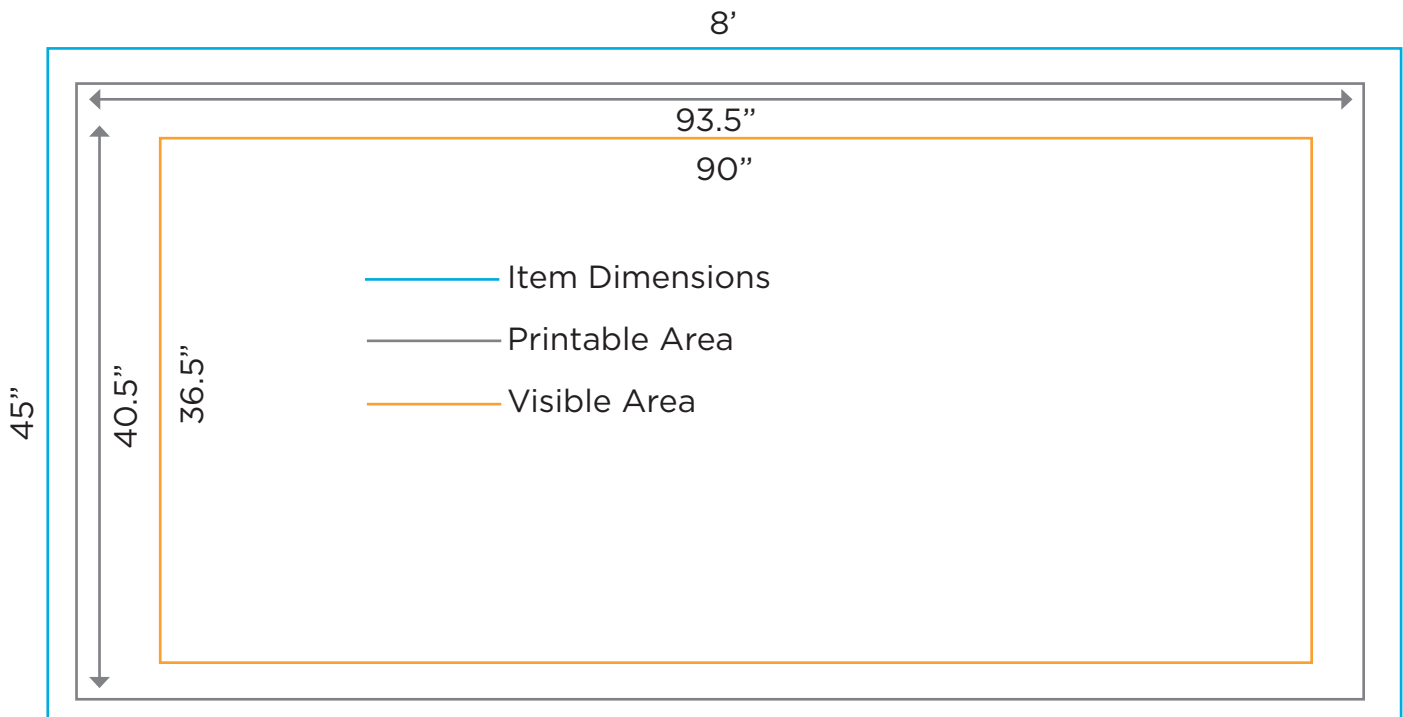

INFINITY RUSTIC LED BAR

Product Code: 10917
Dimensions: 45" Tall x 8' Wide x 20" Deep
Printable Area: 40.5" Tall x 93.5" Wide
Visible Area: 36.5" Tall x 90" Wide

DESIGN SPECIFICATIONS

- Acceptable file formats are Adobe Illustrator (.ai), Encapsulated Postscript (.eps), Adobe Photoshop (.psd or .psb) and Adobe Acrobat (.pdf)
- Convert all text to outlines or supply fonts used
- Include any linked files with submissions or embed images
- Ensure that all graphic elements are no less than 150 DPI at full scale
- Please add 1/4" bleed to all artwork