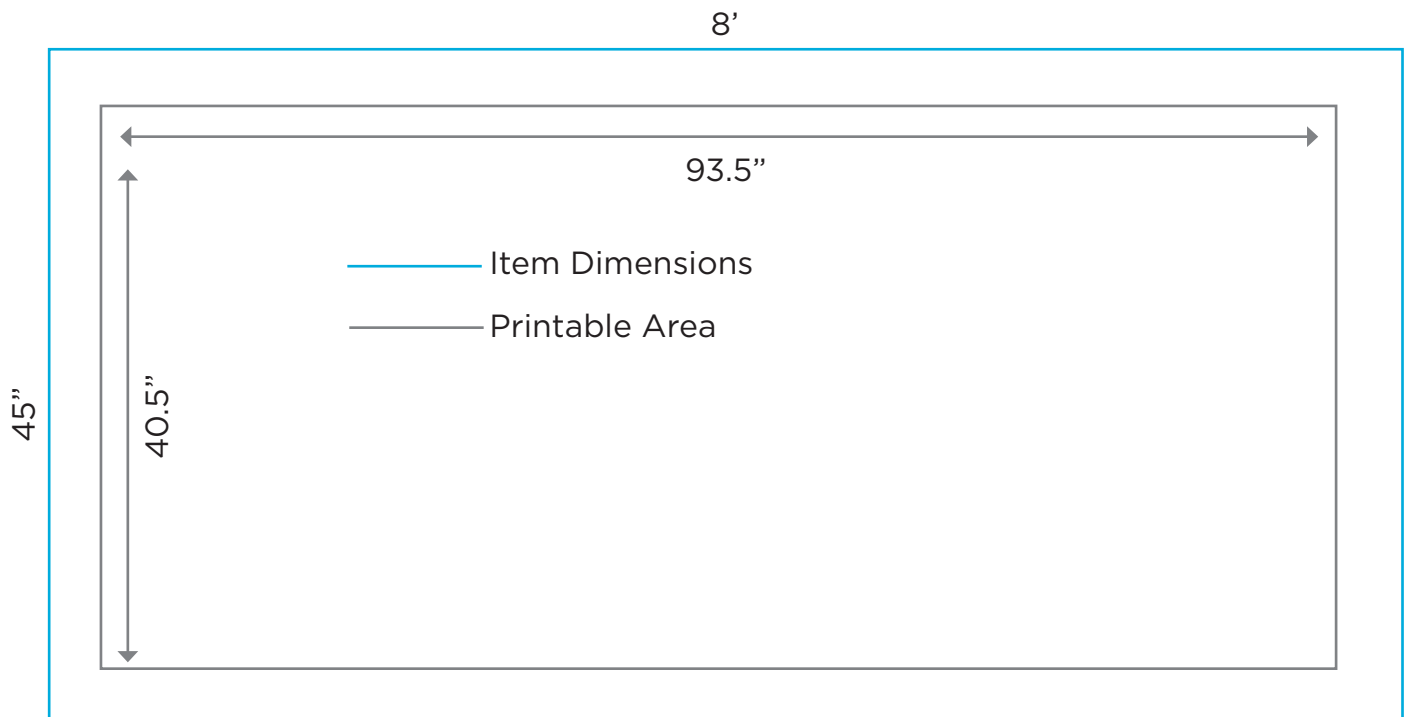

INFINITY WHITE LED BAR

Product Code: 10756

Dimensions: 45" Tall x 8' Wide x 20" Deep

Printable Area: 40.5" Tall x 93.5" Wide

DESIGN SPECIFICATIONS

- Acceptable file formats are Adobe Illustrator (.ai), Encapsulated Postscript (.eps), Adobe Photoshop (.psd or .psb) and Adobe Acrobat (.pdf)
- Convert all text to outlines or supply fonts used
- Include any linked files with submissions or embed images
- Ensure that all graphic elements are no less than 150 DPI at full scale
- Please add 1/4" bleed to all artwork