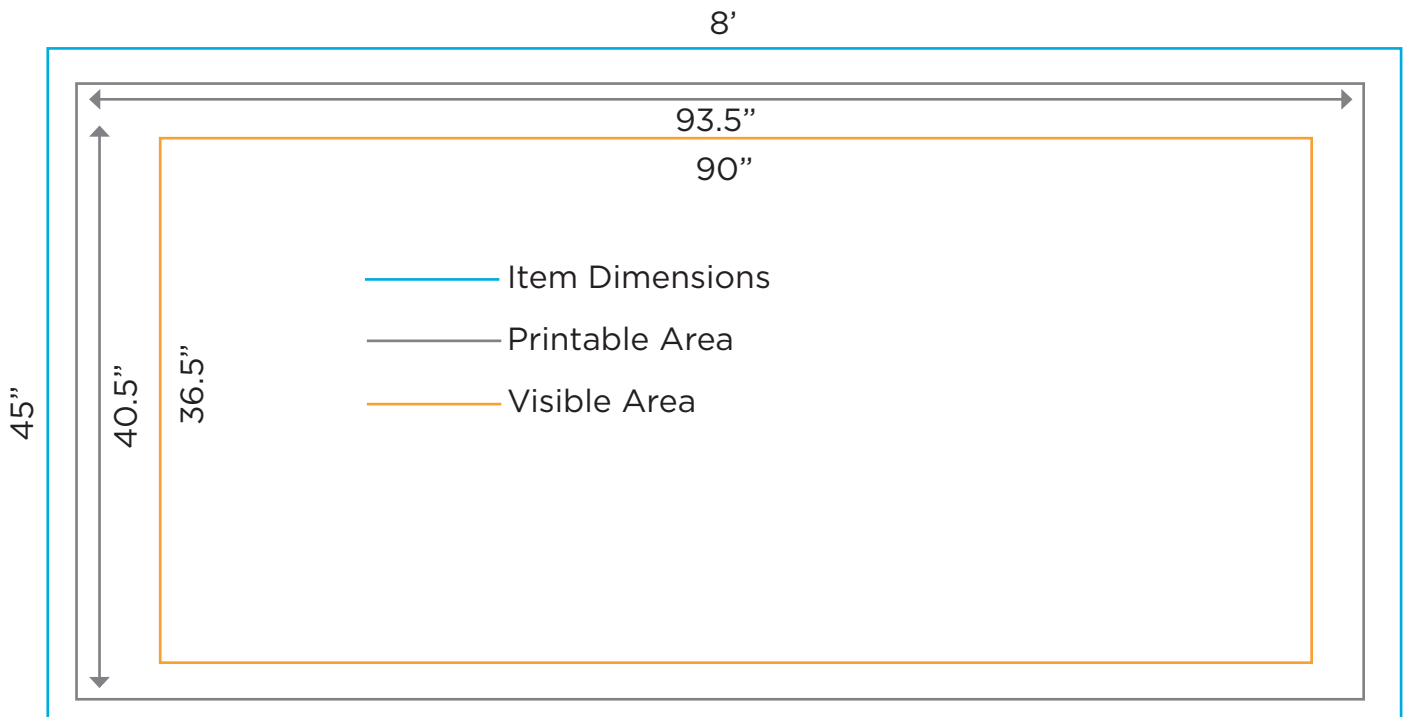

INFINITY BLACK LED BAR

Product Code: 10717

Dimensions: 45" Tall x 8' Wide x 20" Deep

Printable Area: 40.5" Tall x 93.5" Wide

Visible Area: 36.5" Tall x 90" Wide

DESIGN SPECIFICATIONS

- Acceptable file formats are Adobe Illustrator (.ai), Encapsulated Postscript (.eps), Adobe Photoshop (.psd or .psb) and Adobe Acrobat (.pdf)
- Convert all text to outlines or supply fonts used
- Include any linked files with submissions or embed images
- Ensure that all graphic elements are no less than 150 DPI at full scale
- Please add 1/4" bleed to all artwork