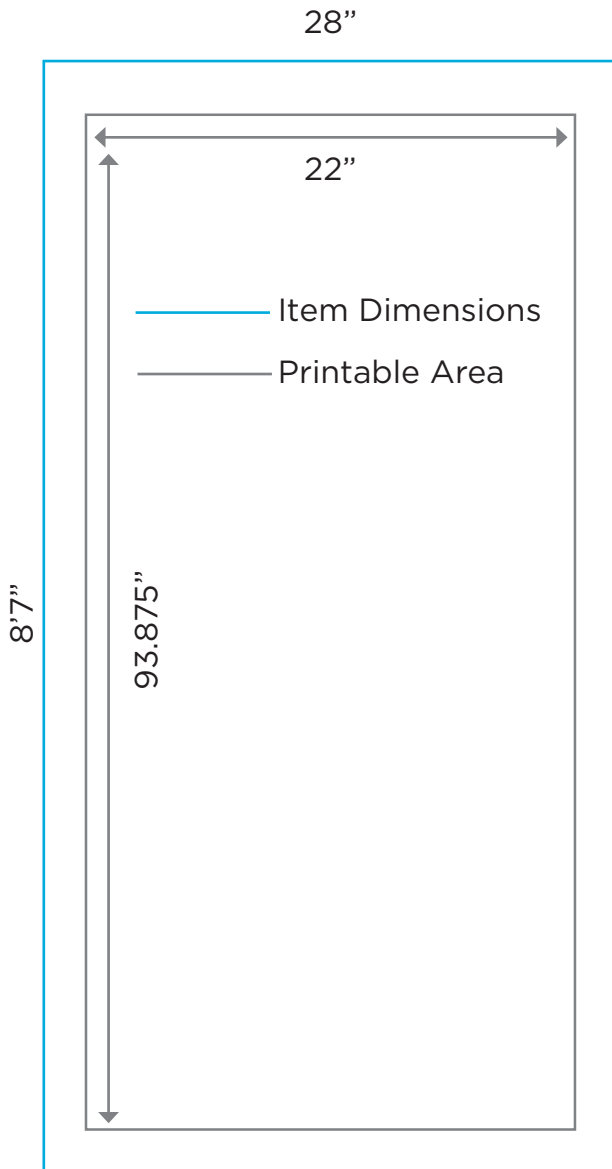

WHITE LIGHTED COLUMN WITH BLACK FRAME

Product Code: 10479

Dimensions: 8'7" Tall x 28" Wide x 28" Deep

Printable Area: 93.875" Tall x 22" Wide

DESIGN SPECIFICATIONS

- Acceptable files formats are Adobe Illustrator (.ai), Encapsulated Postscript (.eps), Adobe Photoshop (.psd or .psb) and Adobe Acrobat (.pdf)
- Convert all text to outlines or supply fonts used
- Include any linked files with submissions or embed images
- Ensure that all graphic elements are no less than 150 DPI at full scale
- Please add 1/4" bleed to all artwork