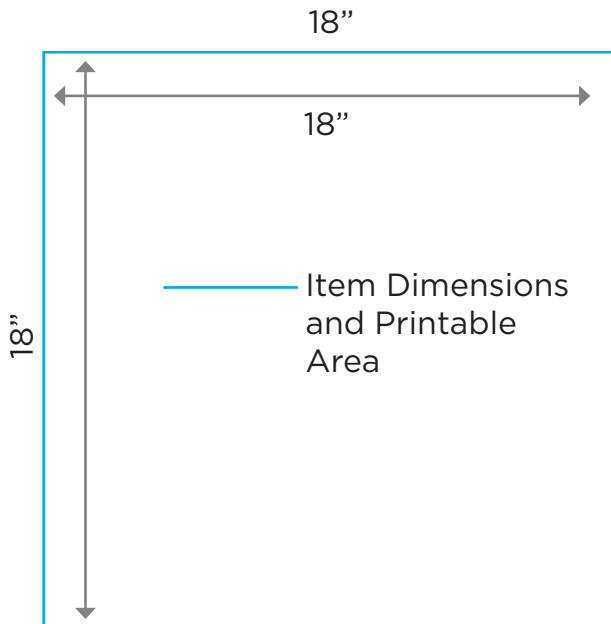

### INFINITY CUBE TABLE

Product Code: 10460

Dimensions: 18" Tall x 18" Wide x 18" Deep

Printable Areas:

Top: 18" Wide x 18" Deep

Sides: 18" Tall x 18" Wide

Top

Sides