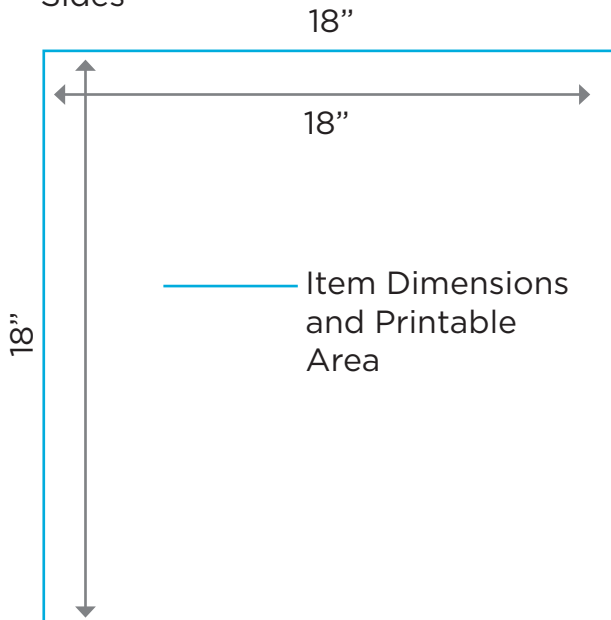

### INFINITY CUBE TABLE

Product Code: 10460

Dimensions: 18" Tall x 18" Wide x 18" Deep

Printable Areas:

Top: 18" Wide x 18" Deep

Sides: 18" Tall x 18" Wide

Top

Sides