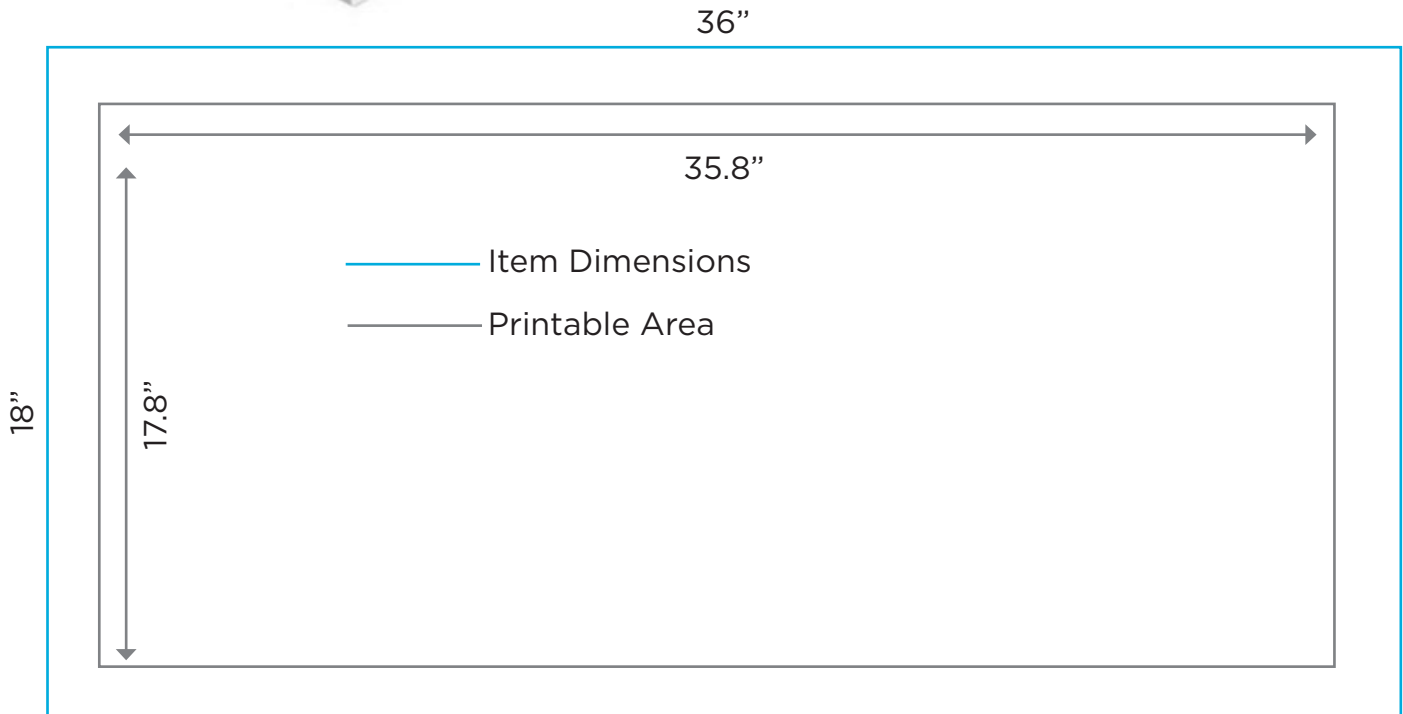

WHITE PLATFORM 36" x 36" x 18"

Product Code: 10424

Dimensions: 18" Tall x 36" Wide x 36" Deep

Printable Area: 35.8" Wide x 17.8" Tall

DESIGN SPECIFICATIONS

- Acceptable file formats are Adobe Illustrator (.ai), Encapsulated Postscript (.eps), Adobe Photoshop (.psd or .psb) and Adobe Acrobat (.pdf)
- Convert all text to outlines or supply fonts used
- Include any linked files with submissions or embed images
- Ensure that all graphic elements are no less than 150 DPI at full scale
- Please add 1/4" bleed to all artwork