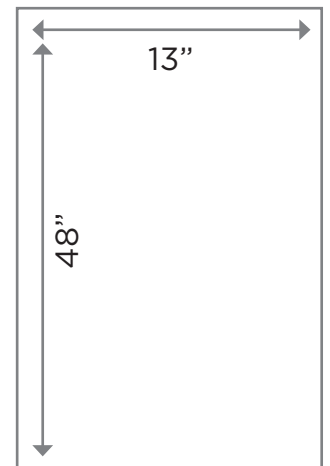

8' MULTICOLORED LIGHTED BAR

Product Code: 10081

Dimensions: 4' Tall x 8' Wide x 13" Deep

Printable Areas:

Front: 48" Tall x 96" Wide

Sides: 48" Tall x 13" Wide

DESIGN SPECIFICATIONS

- Acceptable file formats are Adobe Illustrator (.ai), Encapsulated Postscript (.eps), Adobe Photoshop (.psd or .psb) and Adobe Acrobat (.pdf)
- Convert all text to outlines or supply fonts used
- Include any linked files with submissions or embed images
- Ensure that all graphic elements are no less than 150 DPI at full scale
- Please add 1/4" bleed to all artwork

Sides

Print-ready graphics are due 7 business days prior to the event date. Sooner is better!
If files provided are not print ready or if modifications need to be made to design or content,
Shag can help for a graphic design fee.

For questions, please contact your salesperson at: [214.742.5252](tel:214.742.5252)