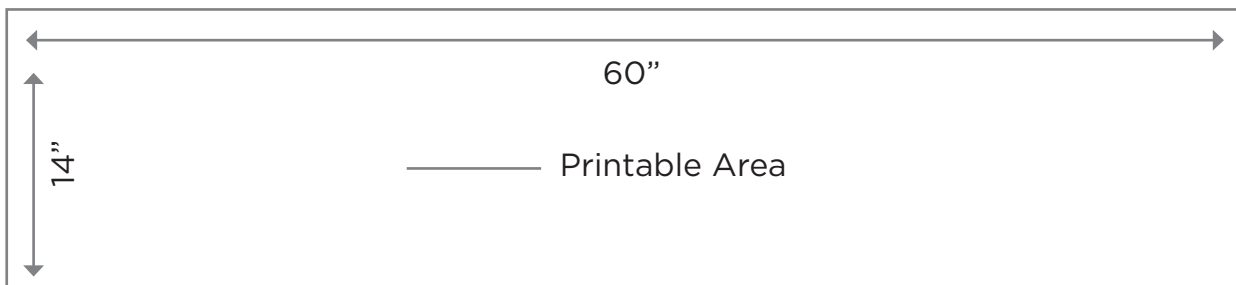

Print-ready graphics are due 7 business days prior to the event date. Sooner is better!
If files provided are not print ready or if modifications need to be made to design or content,
Shag can help for a graphic design fee.

For questions, please contact your salesperson at: [214.742.5252](tel:214.742.5252)